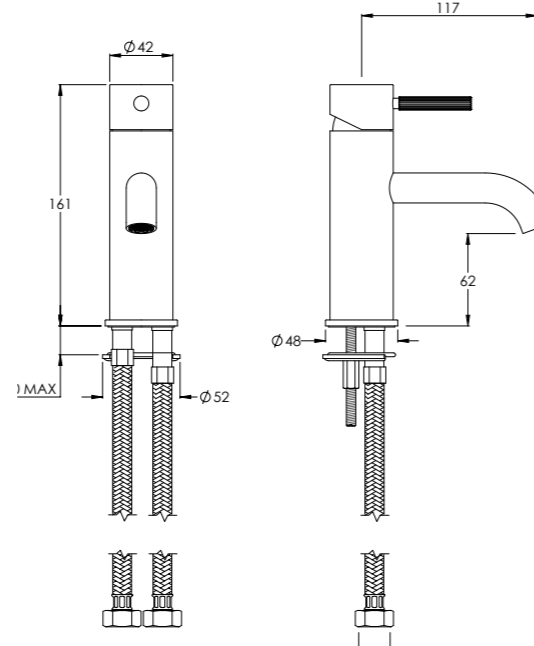

DECCA DC1000

DECK MOUNTED MONO BASIN MIXER

Water pressure BAR	0.5	1.0	2.0	3.0	4.0	5.0
Outlets LITRES/MIN	5.2	7.3	10.3	12.7	14.6	16.5