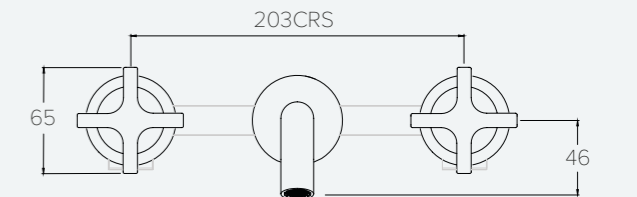

BANK BA1021

3TH WALL MOUNTED BASIN MIXER (190mm SPOUT)

Water pressure BAR	0.5	1.0	2.0	3.0	4.0	5.0
Outlets LITRES/MIN	5.9	8.3	11.7	14.1	16.4	18.3