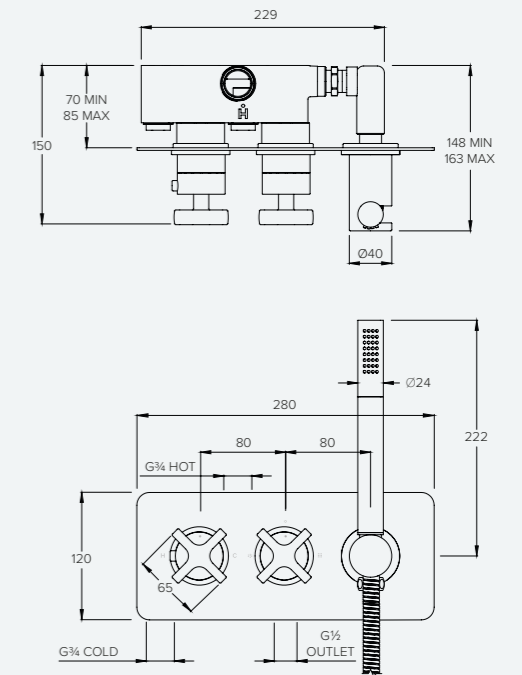

BANK BA3004

CONCEALED 2 OUTLET SHOWER VALVE WITH HANDSPRAY						
Water pressure BAR	0.5	1.0	2.0	3.0	4.0	5.0
Outlet (Shower Hose) LITRES/MIN	10.7	16.0	23.9	29.0	33.2	38.0
Outlet (Handshower) LITRES/MIN	9.2	10.4	16.0	19.8