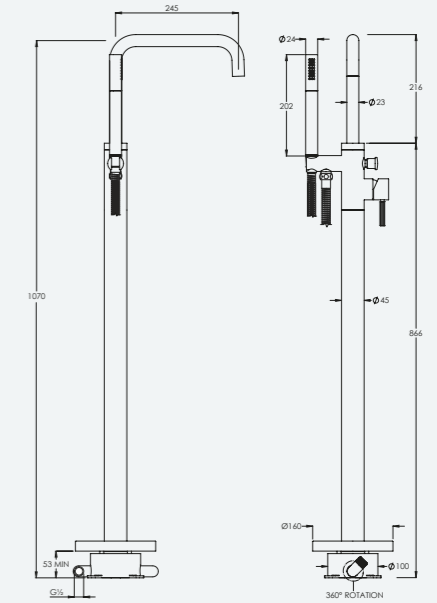

DECCA DO2001

FREESTANDING BATH SHOWER MIXER						
Water pressure BAR	0.5	1.0	2.0	3.0	4.0	5.0
Spout LITRES/MIN	8.1	11.4	16.7	20.8	24.0	27.1
Hand Shower LITRES/MIN	3.8	5.9	8.8	11.2	13.3	15.2