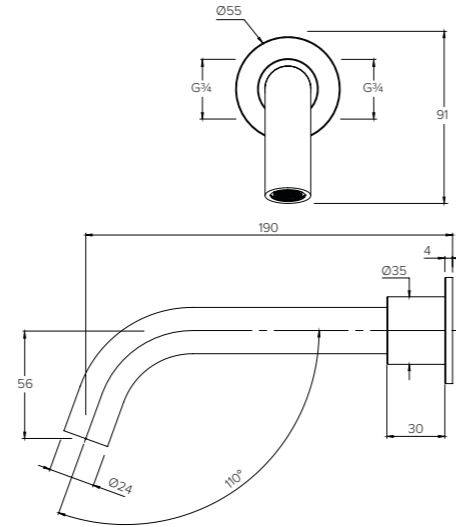

BANK FLOW RATES & DIMENSIONS

BANK BA2000

5TH DECK MOUNTED SWIVEL BATH FILLER WITH PULL OUT HANDSPRAY

| Water pressure BAR | 0.5 | 1.0 | 2.0 | 3.0 | 4.0 | 5.0 |
|------------------------------|------|------|------|------|------|------|
| Outlet Spout LITRES/MIN | 12.1 | 16.9 | 24.4 | 31.1 | 35.3 | - |
| Outlet Handshower LITRES/MIN | 4.7 | 6.9 | 10.2 | 13.0 | 15.7 | 18.7 |