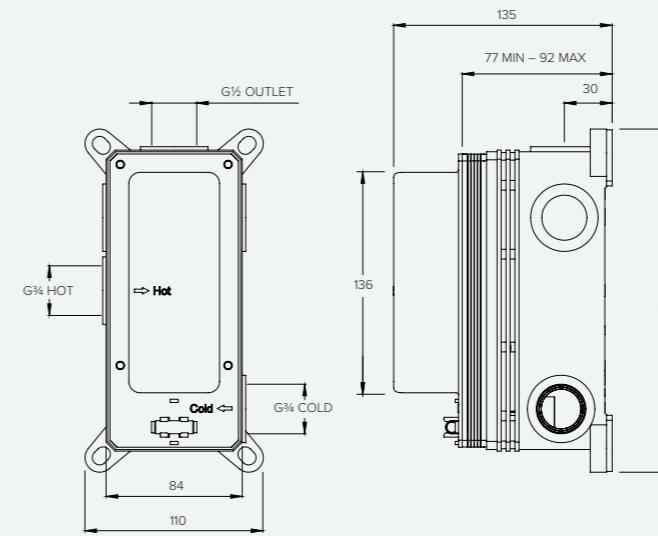

BANK FLOW RATES & DIMENSIONS

BANK CO3001

1 OUTLET C-BOX						
Water pressure BAR	0.5	1.0	2.0	3.0	4.0	5.0
Outlet (Shower Hose) LITRES/MIN	11.1	16.4	23.4	29.3	33.0	37.2