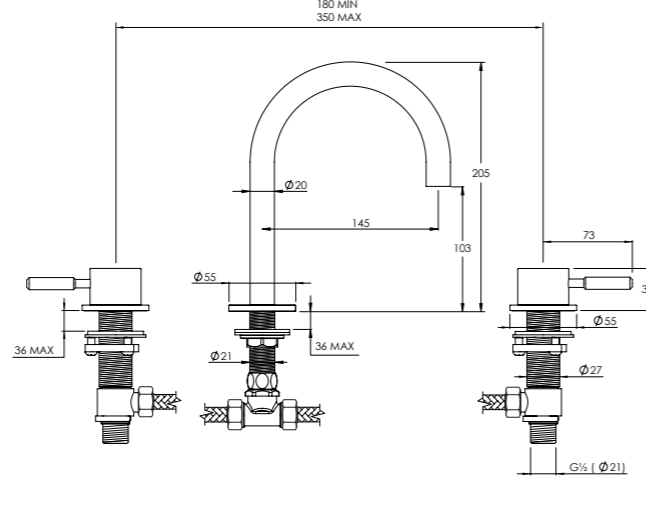

DOMO DO1006

3TH DECK MOUNTED BASIN MIXER ROUND FIXED SPOUT

Water pressure BAR	0.5	1.0	2.0	3.0	4.0	5.0
Outlets LITRES/MIN	5.7	7.8	11.4	13.9	16.1	18.1