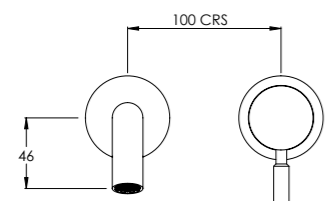

DOMO DO1007

2TH WALL MOUNTED BASIN MIXER WITH PLATE

Water pressure BAR	0.5	1.0	2.0	3.0	4.0	5.0
Outlets LITRES/MIN	5.5	7.6	10.9	13.3	15.5	17.4