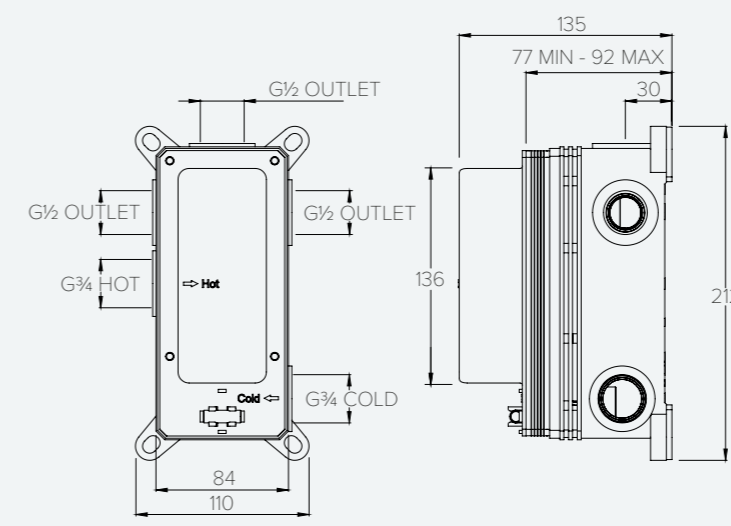

3 OUTLET C-BOX

C03003

Water pressure BAR	0.5	1.0	2.0	3.0	4.0	5.0
Outlets LITRES/MIN	10.5	15.6	22.7	27.8	31.9	37.4

BASIN WASTE

C05002