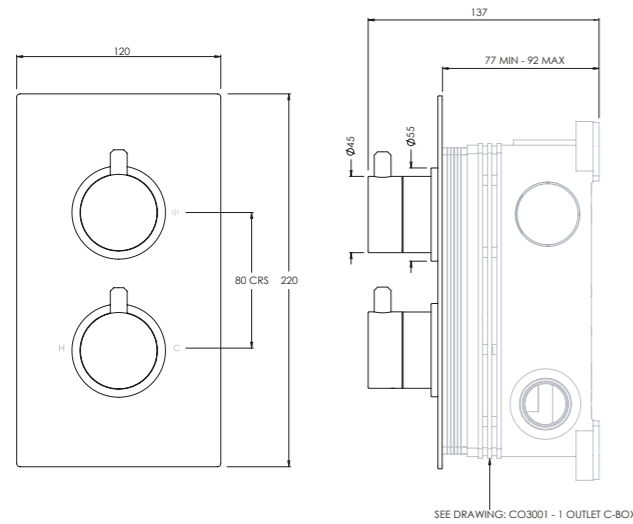

DOMO FLOW RATES & DIMENSIONS

SEE DRAWING: CO3001 - 1 OUTLET C-BOX

DOMO DO3001

**CONCEALED SHOWER VALVE TRIMSET
1 OUTLET**

Water pressure BAR	0.5	1.0	2.0	3.0	4.0	5.0
Outlets LITRES/MIN	11.1	16.4	23.4	29.3	33.0	37.2