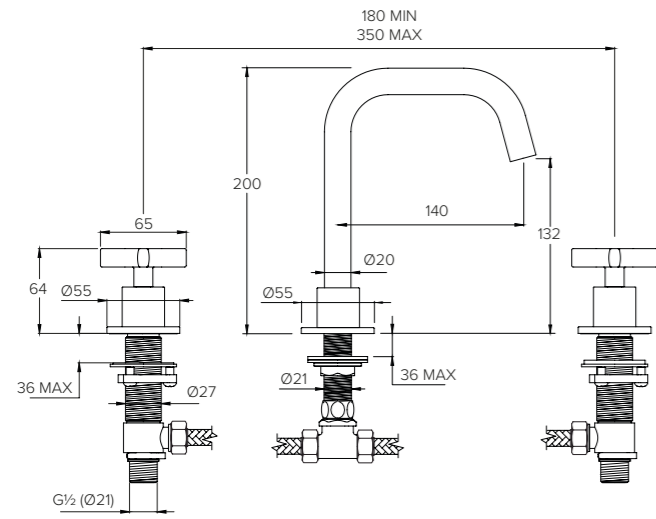

BASIN BOTTLE TRAP

C05004

BATH OVERFLOW FILLER

C05000

| Water pressure BAR | 0.5 | 1.0 | 2.0 | 3.0 | 4.0 | 5.0 |
|--------------------|------|------|------|------|------|------|
| Outlets LITRES/MIN | 18.6 | 26.1 | 36.6 | 41.4 | 44.3 | 49.6 |