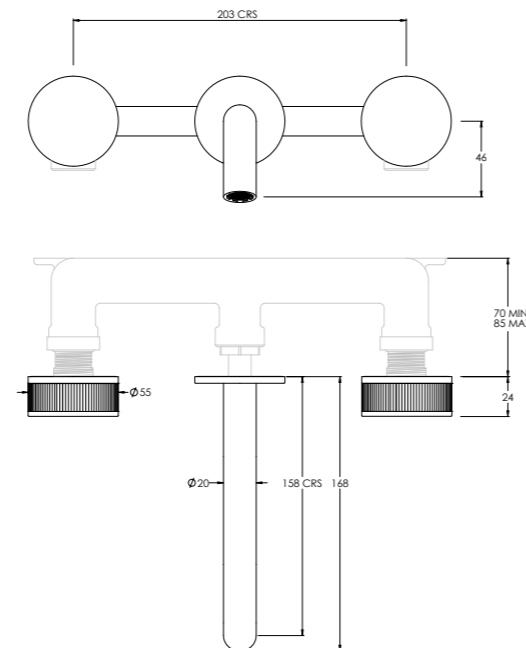

DECCA DC1008

3TH WALL MOUNTED BASIN MIXER (165mm SPOUT)						
Water pressure BAR	0.5	1.0	2.0	3.0	4.0	5.0
Outlets LITRES/MIN	5.9	8.3	11.7	14.1	16.4	18.3