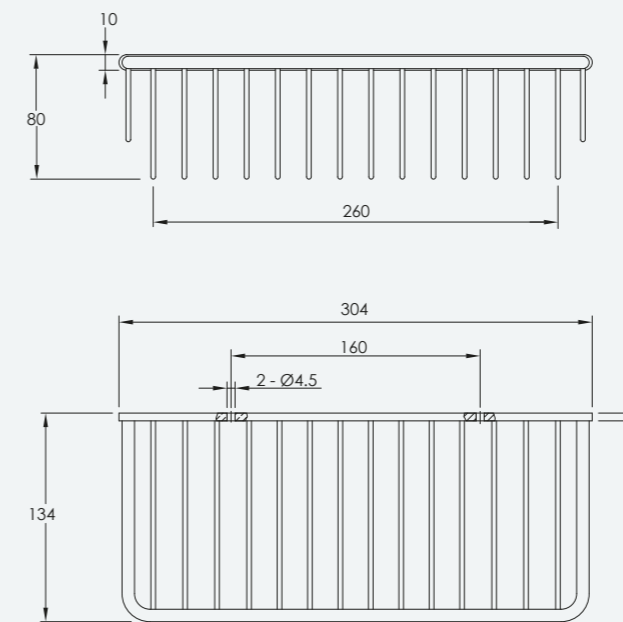

TOWEL BAR 18" D07005

TOWEL RING D07006

ROBE HOOK D07003

PAPER HOLDER D07002

TUMBLER HOLDER D07008

TRIANGULAR SOAP BASKET D07007

RECTANGULAR SOAP BASKET D07004

FREESTANDING TOILET BRUSH D07001