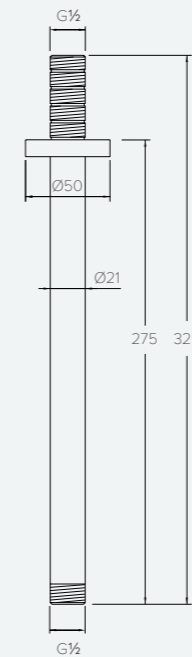

300mm CEILING ARM

CO4005