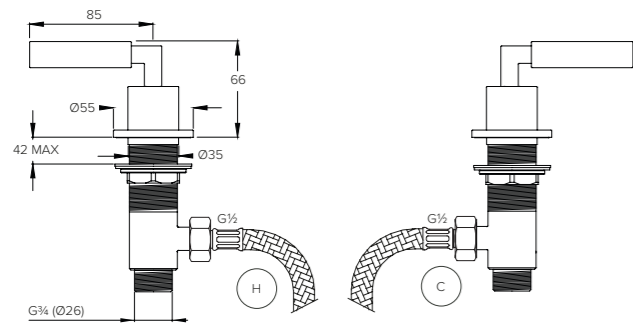

ZURICH ZU2112

DECK MOUNTED ON/OFF VALVES (PAIR)