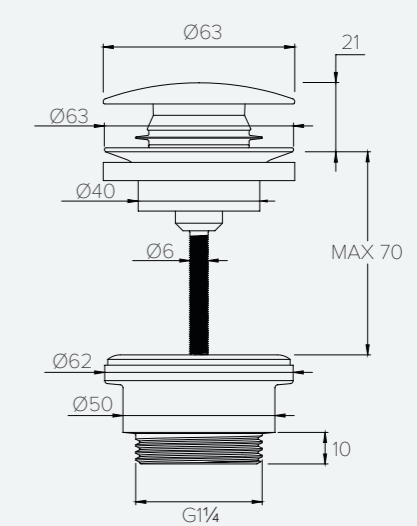

3 OUTLET C-BOX

C03003

Water pressure BAR	0.5	1.0	2.0	3.0	4.0	5.0
Outlets LITRES/MIN	10.5	15.6	22.7	27.8	31.9	37.4

BASIN WASTE

C05002