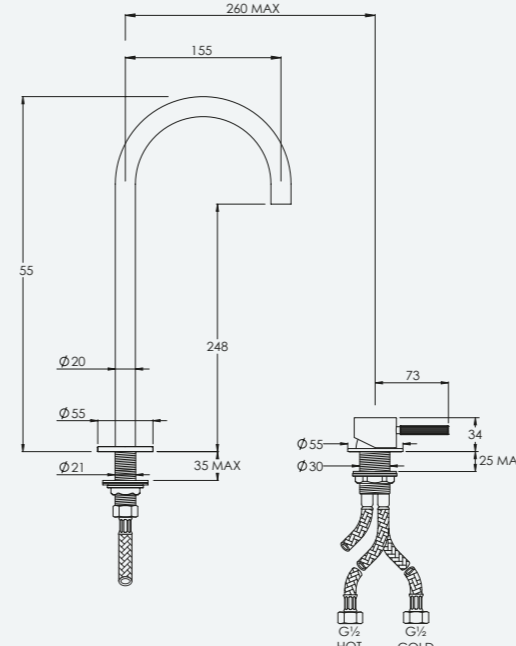

DECCA DC1004

2TH DECK MOUNTED BASIN MIXER TALL FIXED SPOUT

Water pressure BAR	0.5	1.0	2.0	3.0	4.0	5.0
Outlets LITRES/MIN	3.8	5.5	7.8	9.6	11.1	12.4