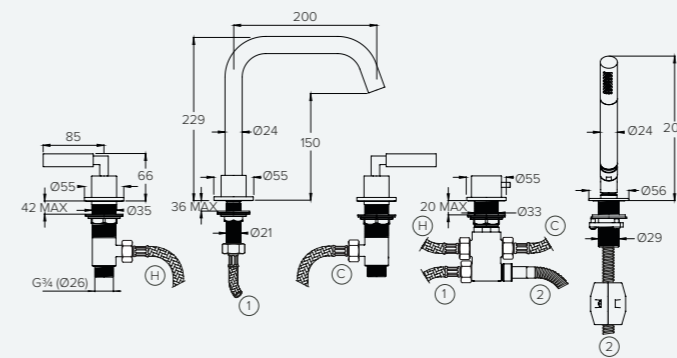

ZURICH ZU2000

5TH DECK MOUNTED SWIVEL BATH FILLER WITH PULL OUT HANDSPRAY

Water pressure BAR	0.5	1.0	2.0	3.0	4.0	5.0
Outlet (Spout) LITRES/MIN	12.1	16.9	24.4	31.1	35.3	-
Outlet (Handshower) LITRES/MIN	4.7	6.9	10.2	13.0	15.7	18.7