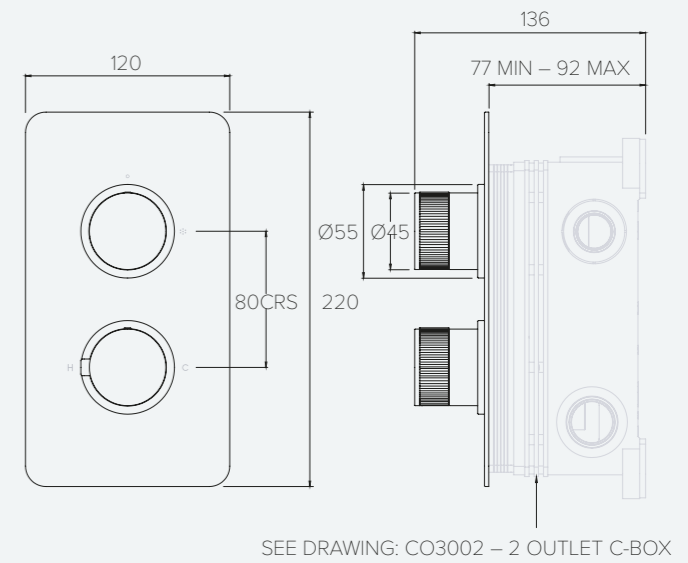

DECCA DC3001

CONCEALED SHOWER VALVE TRIMSET 1 OUTLET						
Water pressure BAR	0.5	1.0	2.0	3.0	4.0	5.0
Outlets LITRES/MIN	11.1	16.4	23.4	29.3	33.0	37.2