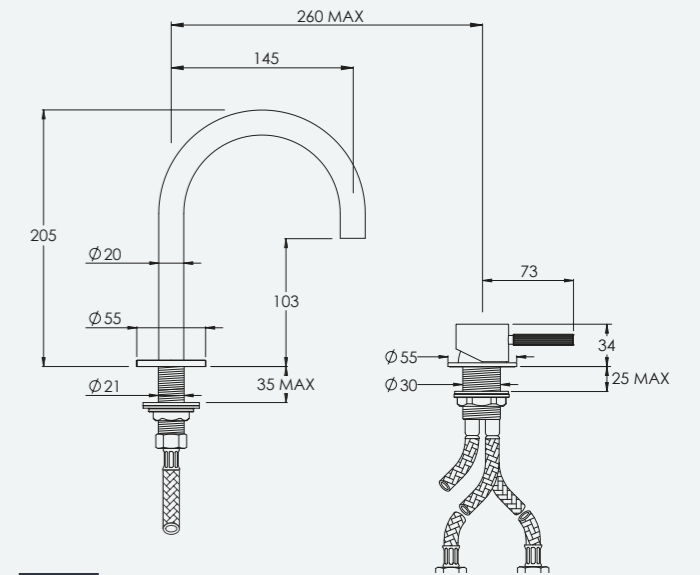

DECCA FLOW RATES & DIMENSIONS

DECCA DC1001

**DECK MOUNTED MONO BASIN MIXER WITH SWIVEL
SPOUT**

| | | | | | | |
|-----------------------|-----|------|------|------|------|------|
| Water pressure BAR | 0.5 | 1.0 | 2.0 | 3.0 | 4.0 | 5.0 |
| Outlets LITRES/MIN | 8.3 | 11.7 | 16.5 | 20.1 | 22.8 | 24.8 |