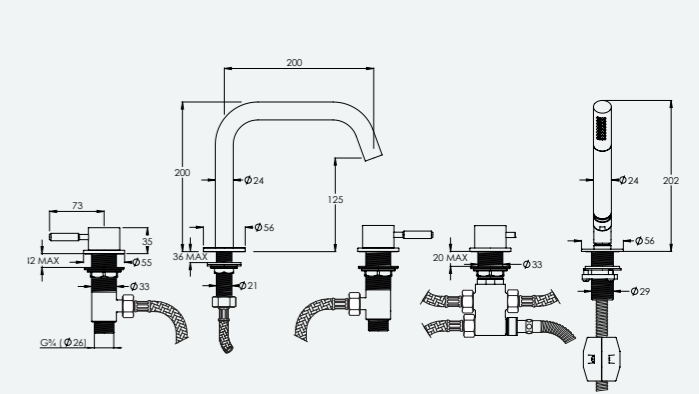

DOMO DO2000