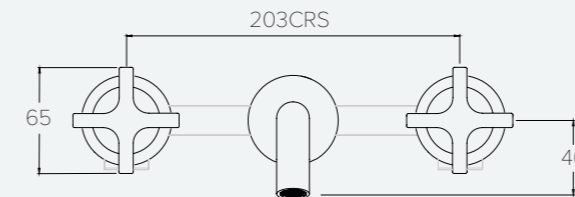

BANK BA1018

3TH WALL MOUNTED BASIN MIXER (165mm SPOUT)

Water pressure BAR	0.5	1.0	2.0	3.0	4.0	5.0
Outlets LITRES/MIN	5.9	8.3	11.7	14.1	16.4	18.3