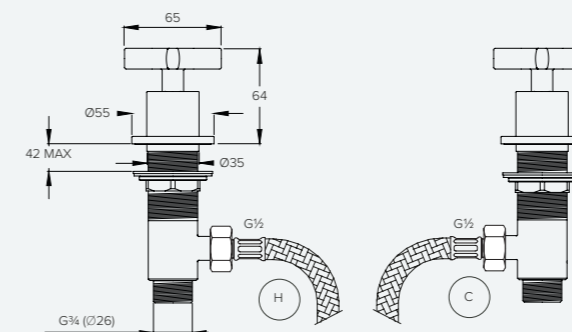

BANK BA2112

DECK MOUNTED ON/OFF VALVES (PAIR)

Water pressure BAR	0.5	1.0	2.0	3.0	4.0	5.0
Outlets LITRES/MIN	15.1	22.1	31.3	39	40.3	44.9