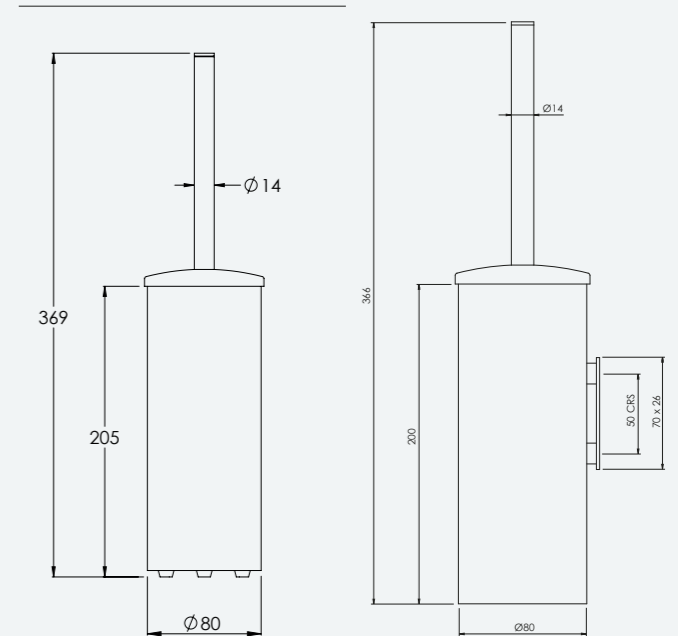

TOWEL BAR 18" D07005

TOWEL RING D07006

ROBE HOOK D07003

PAPER HOLDER D07002

TUMBLER HOLDER D07008

TRIANGULAR SOAP BASKET D07007

RECTANGULAR SOAP BASKET D07004

FREESTANDING TOILET BRUSH D07001