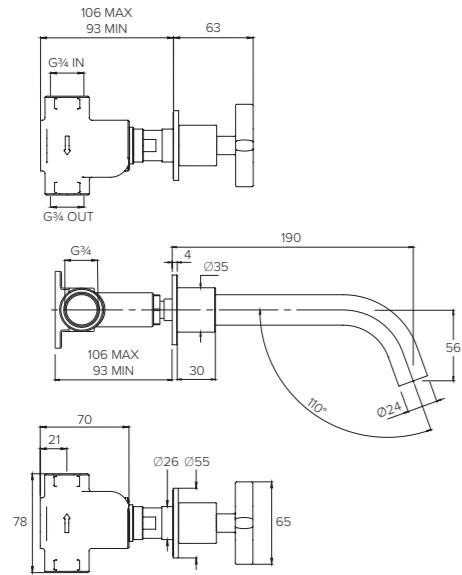

ZURICH ZU2005

5TH DECK MOUNTED BATH FILLER WITH PULL OUT HANDSPRAY

Water pressure BAR	0.5	1.0	2.0	3.0	4.0	5.0
Outlets LITRES/MIN	11.8	19.9	28.2	35.2	40.8	45.0