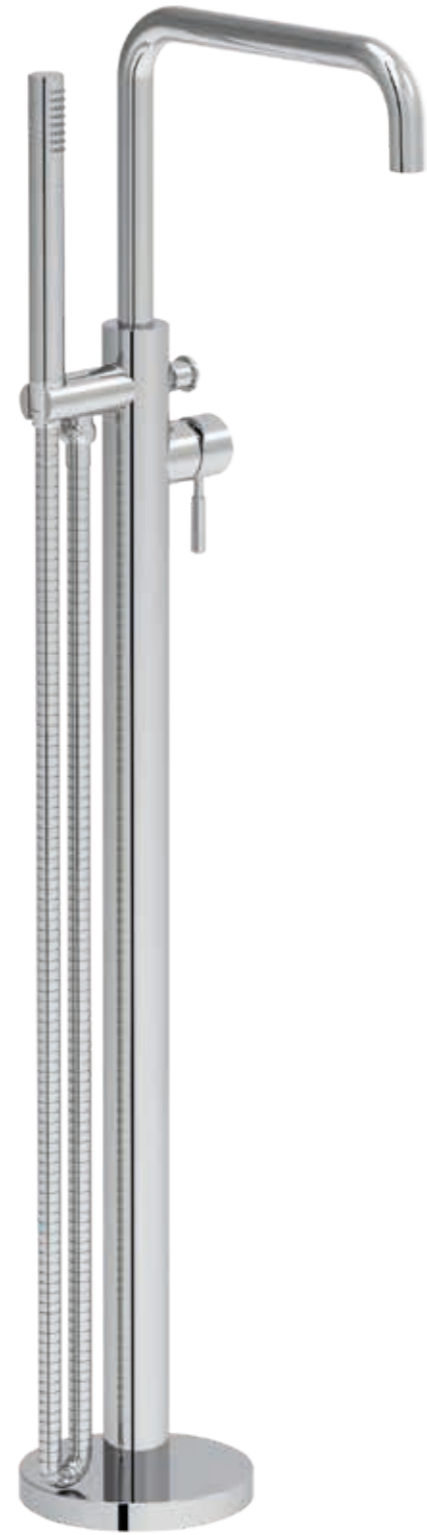

BASIN BOTTLE TRAP

CO5004

| | | |
|----------------|----|---------|
| CHROME | CP | £104.17 |
| BRUSHED NICKEL | BN | £151.67 |
| GUNMETAL | GM | £151.67 |
| BRUSHED BRASS | BB | £151.67 |

BATH

Our bath products can transform the look and experience of your bathroom. From our bath shower mixers to our overflows, each are available in our signature four finish options, allowing them to be matched perfectly with the other brassware.

FREESTANDING BATH SHOWER MIXER

| DO2001 | | |
|----------------|----|---------|
| CHROME | CP | £835.00 |
| BRUSHED NICKEL | BN | £993.33 |
| GUNMETAL | GM | £993.33 |
| BRUSHED BRASS | BB | £993.33 |

WALL MOUNTED BATH SPOUT