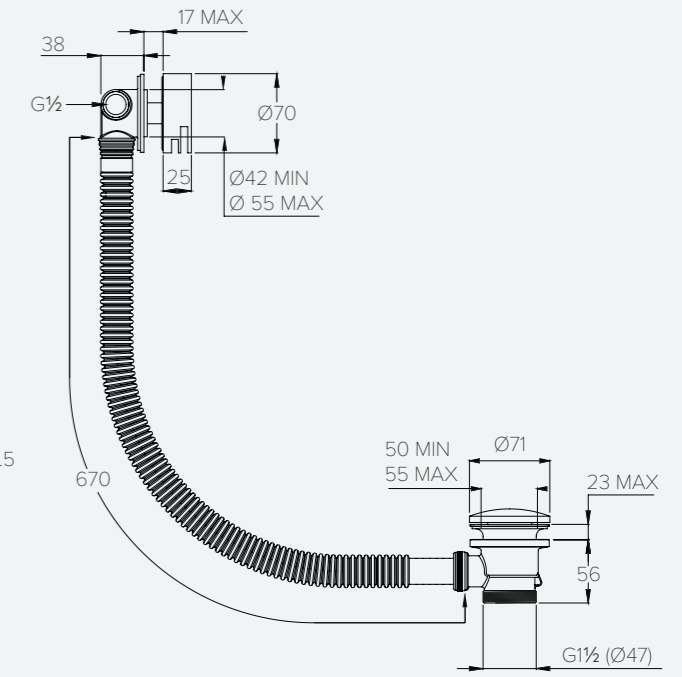

BASIN BOTTLE TRAP

C05004

BATH OVERFLOW FILLER

C05000

| Water pressure BAR | 0.5 | 1.0 | 2.0 | 3.0 | 4.0 | 5.0 |
|--------------------|------|------|------|------|------|------|
| Outlets LITRES/MIN | 18.6 | 26.1 | 36.6 | 41.4 | 44.3 | 49.6 |