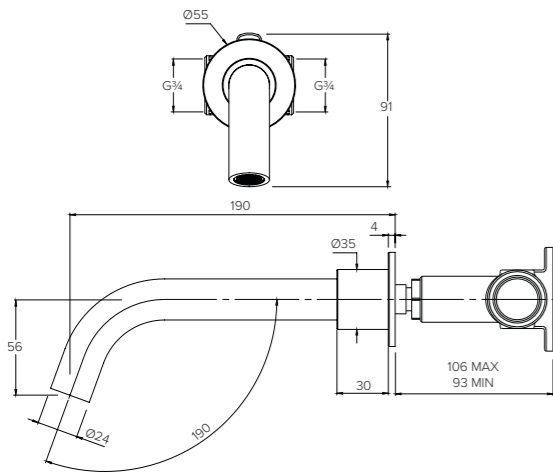

BANK BA2003

WALL MOUNTED BATH SPOUT WITH BOSS

Water pressure BAR	0.5	1.0	2.0	3.0	4.0	5.0
Outlets LITRES/MIN	11.8	19.9	28.2	35.2	40.8	45.0