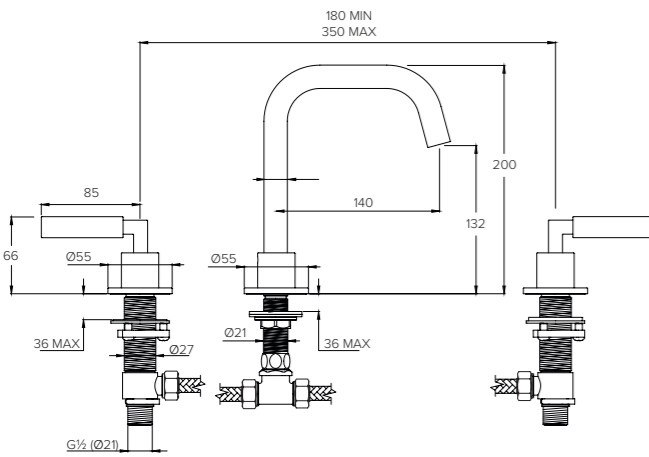

ZURICH ZU1015

3TH DECK MOUNTED BASIN MIXER ANGLED SWIVEL SPOUT

Water pressure BAR	0.5	1.0	2.0	3.0	4.0	5.0
Outlets LITRES/MIN	6.0	8.3	11.8	14.4	16.6	18.6