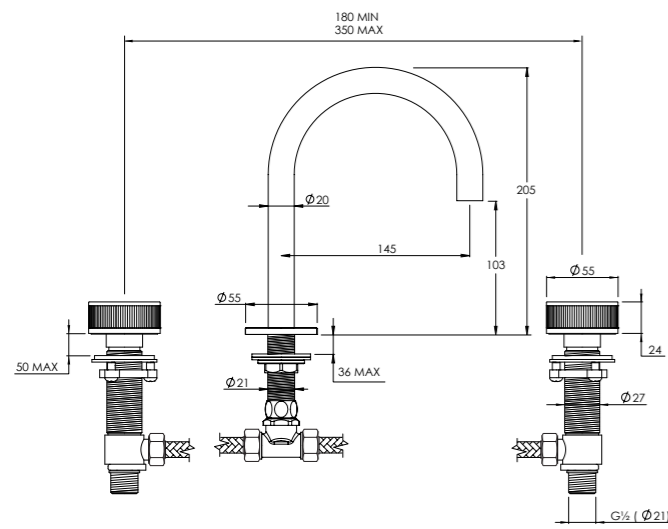

DECCA DC1006

3TH DECK MOUNTED BASIN MIXER ROUND SPOUT						
Water pressure BAR	0.5	1.0	2.0	3.0	4.0	5.0
Outlets LITRES/MIN	5.7	7.8	11.4	13.9	16.1	18.1