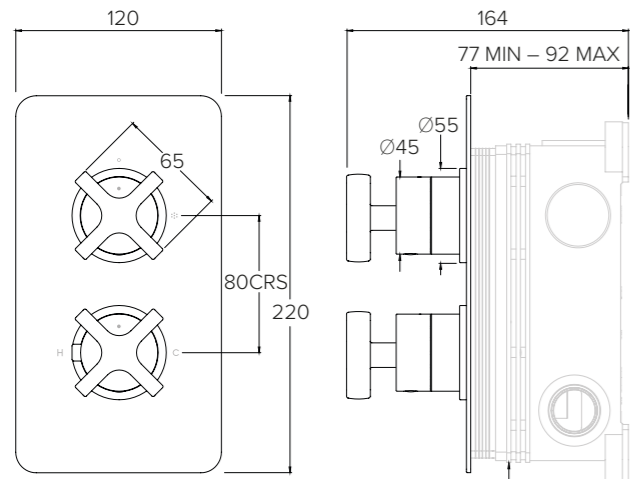

BANK FLOW RATES & DIMENSIONS

SEE DRAWING CO3001 – 1 OUTLET C-BOX

BANK BA3001

CONCEALED SHOWER VALVE TRIMSET 1 OUTLET						
Water pressure BAR	0.5	1.0	2.0	3.0	4.0	5.0
Outlets LITRES/MIN	11.1	16.4	23.4	29.3	33.0	37.2