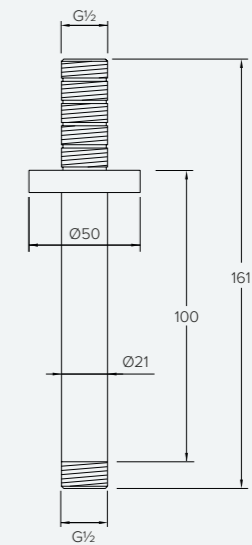

300mm CEILING ARM

CO4005

100mm CEILING ARM

CO4007

SHOWER FLOW RATES & DIMENSIONS

300mm WALL ARM

C04006

WALL OUTLET AND MULTIFUNCTION HANDSET