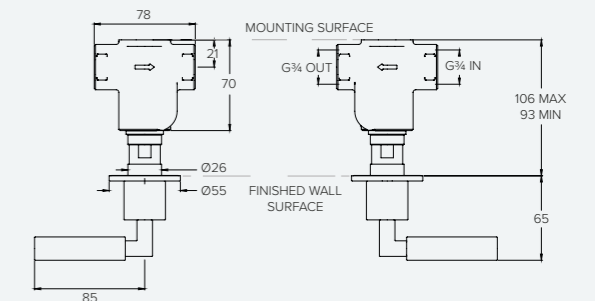

ZURICH ZU2004

3TH WALL MOUNTED ON/OFF VALVES