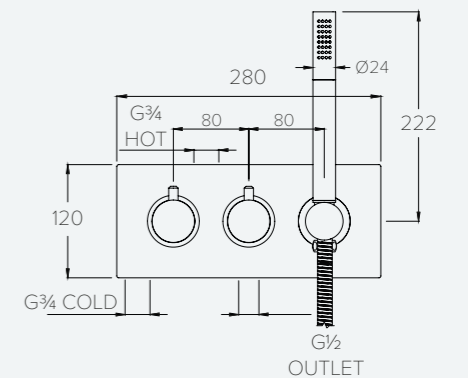

DOMO DO3101

2 OUTLET SHOWER VALVE WITH HANDSPRAY

| Water pressure BAR | 0.5 | 1.0 | 2.0 | 3.0 | 4.0 | 5.0 |
|------------------------|------|------|------|------|------|------|
| Outlets LITRES/MIN | 10.7 | 16.0 | 23.9 | 29.0 | 33.2 | 38.0 |
| Hand Shower LITRES/MIN | 9.2 | 10.4 | 16.0 | 19.8 | - | - |