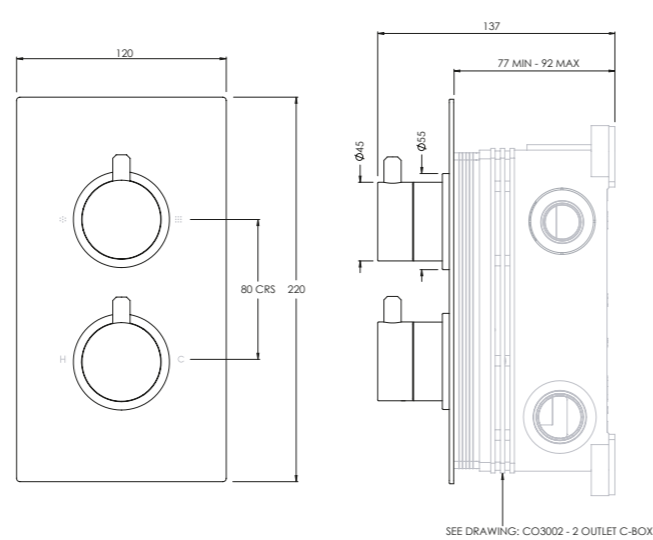

DOMO FLOW RATES & DIMENSIONS

SEE DRAWING: CO3001 - 1 OUTLET C-BOX

DOMO DO3001

**CONCEALED SHOWER VALVE TRIMSET
1 OUTLET**

| | | | | | | |
|-----------------------|------|------|------|------|------|------|
| Water pressure BAR | 0.5 | 1.0 | 2.0 | 3.0 | 4.0 | 5.0 |
| Outlets LITRES/MIN | 11.1 | 16.4 | 23.4 | 29.3 | 33.0 | 37.2 |