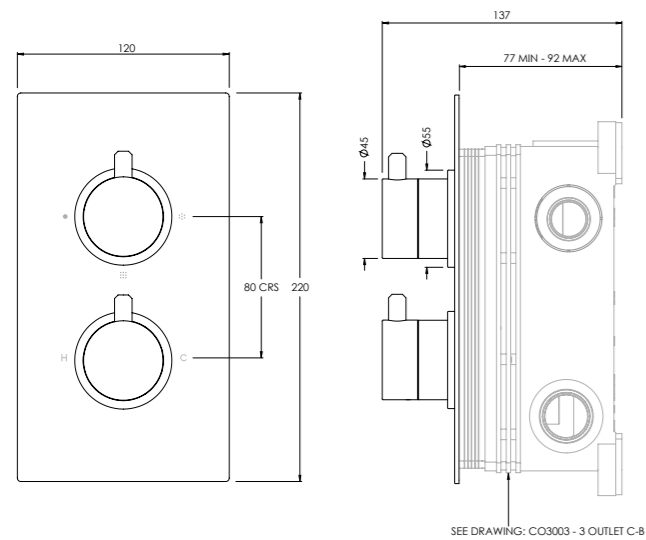

SEE DRAWING: CO3003 - 3 OUTLET C-8

DOMO DO3003

**CONCEALED SHOWER VALVE TRIMSET
3 OUTLET**

Water pressure BAR	0.5	1.0	2.0	3.0	4.0	5.0
Outlets LITRES/MIN	10.5	15.6	22.7	27.8	31.9	37.4