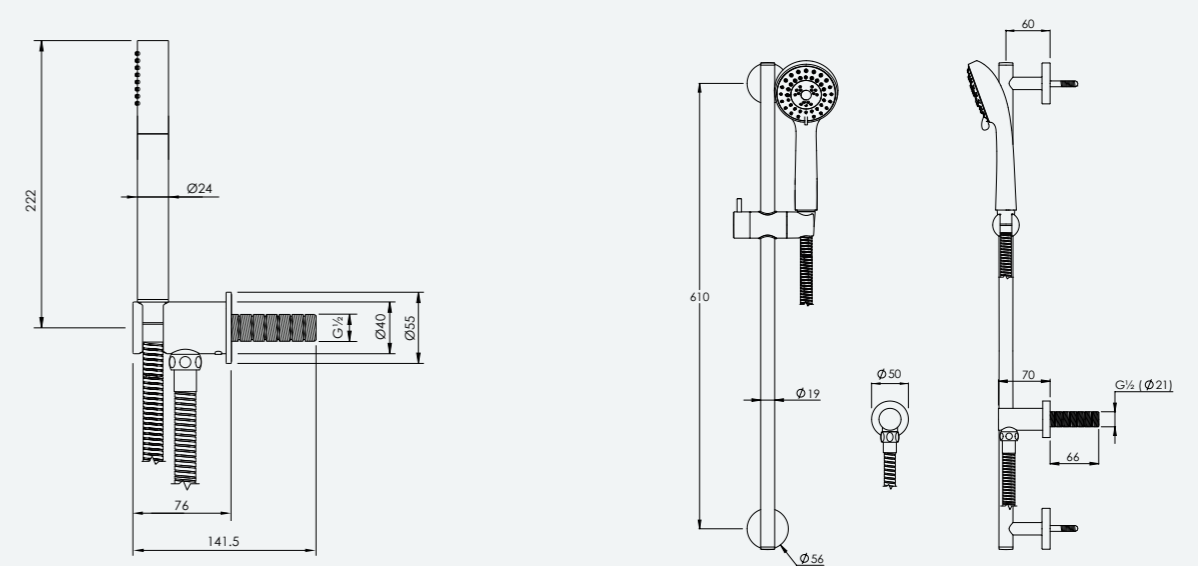

SHOWER FLOW RATES & DIMENSIONS

WALL OUTLET & HANDSET

C04001

RISER RAIL AND 3 FUNCTION SHOWER HEAD

C04002

Water pressure BAR	0.5	1.0	2.0	3.0	4.0	5.0
Outlets LITRES/MIN	8.2	11.6	16.6	20.6	23.7	26.5

Water pressure BAR	0.5	1.0	2.0	3.0	4.0	5.0
Outlets LITRES/MIN	7.5	10.6	15.8	20.2	23.5	26.3