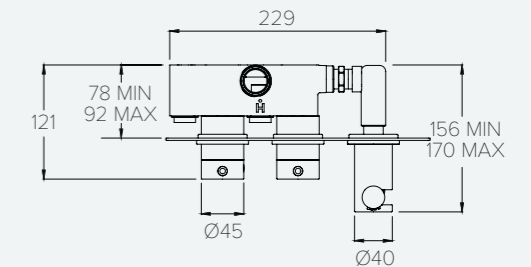

5TH DECK MOUNTED BATH FILLER WITH PULL OUT HANDSPRAY

Water pressure BAR	0.5	1.0	2.0	3.0	4.0	5.0
Spout LITRES/MIN	12.1	16.9	24.4	31.1	35.3	-
Hand Shower LITRES/MIN	4.7	6.9	10.2	13.0	15.7	18.7