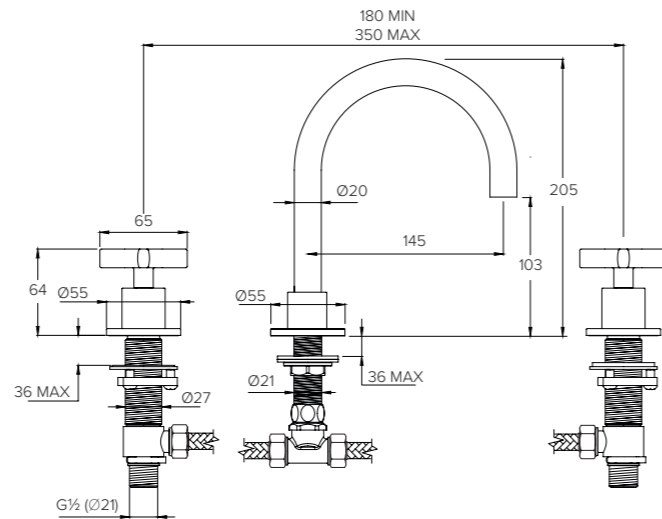

BANK BA1006

3TH DECK MOUNTED BASIN WITH ROUND FIXED SPOUT

Water pressure BAR	0.5	1.0	2.0	3.0	4.0	5.0
Outlets LITRES/MIN	5.7	7.8	11.4	13.9	16.1	18.1