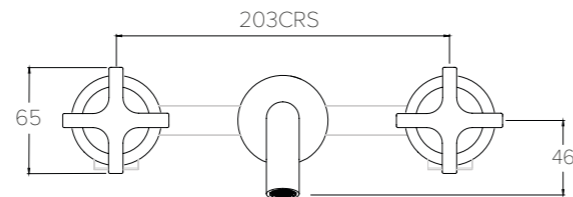

BANK BA1011

3TH WALL MOUNTED BASIN MIXER (190mm SPOUT)

Water pressure BAR	0.5	1.0	2.0	3.0	4.0	5.0
Outlets LITRES/MIN	5.9	8.3	11.7	14.1	16.4	18.3