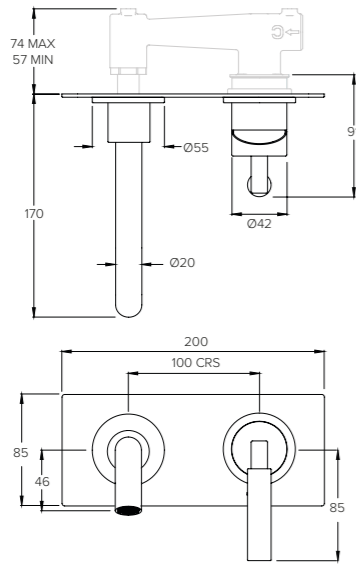

ZURICH ZU1009

2TH WALL MOUNTED BASIN MIXER WITH PLATE

Water pressure BAR	0.5	1.0	2.0	3.0	4.0	5.0
Outlets LITRES/MIN	5.5	7.6	10.9	13.3	15.5	17.4