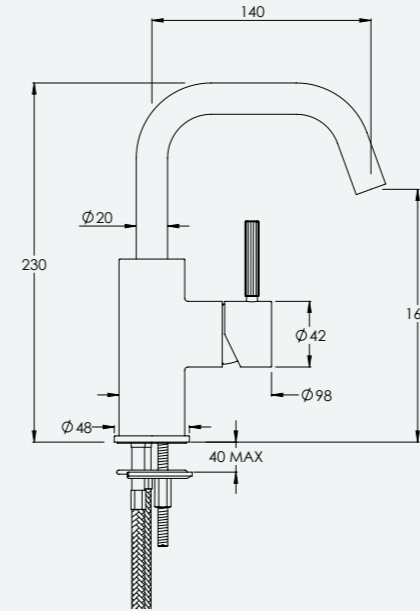

DECCA FLOW RATES & DIMENSIONS

DECCA DC1001

**DECK MOUNTED MONO BASIN MIXER WITH SWIVEL
SPOUT**

Water pressure BAR	0.5	1.0	2.0	3.0	4.0	5.0
Outlets LITRES/MIN	8.3	11.7	16.5	20.1	22.8	24.8