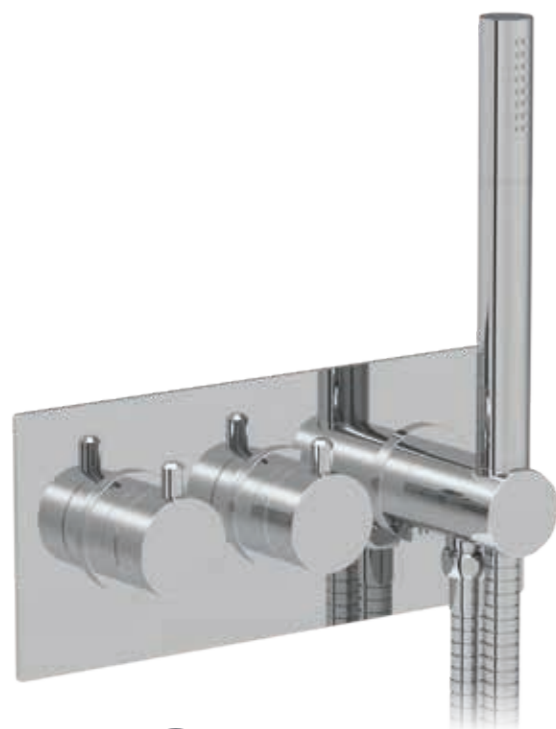

SHOWER

SHOWER

Coalbrook showers can control one, two or three outlets – allowing your desired showering setup to be created.

CONCEALED SHOWER VALVE TRIMSET

		1 OUTLET	2 OUTLET	3 OUTLET
		DO3001	DO3002	DO3003
CHROME	CP	£151.67	£180.00	£208.33
BRUSHED NICKEL	BN	£208.33	£236.67	£265.00
GUNMETAL	GM	£208.33	£236.67	£265.00
BRUSHED BRASS	BB	£208.33	£236.67	£265.00
		REQUIRES 1 OUTLET C-BOX	REQUIRES 2 OUTLET C-BOX	REQUIRES 3 OUTLET C-BOX

C-BOX FOR SHOWER VALVES

The C-box is designed to allow easy installation of a shower valve within a wall. The box can be secured either to the back of the recess or to the front plasterboard at depths from 77mm – 92mm.

The built-in spirit level on the dust cover ensures the valve is installed level.

- 1 OUTLET C-BOX
  CO3001 | £247.50
- 2 OUTLET C-BOX
  CO3002 | £269.17
- 3 OUTLET C-BOX
  CO3003 | £290.00