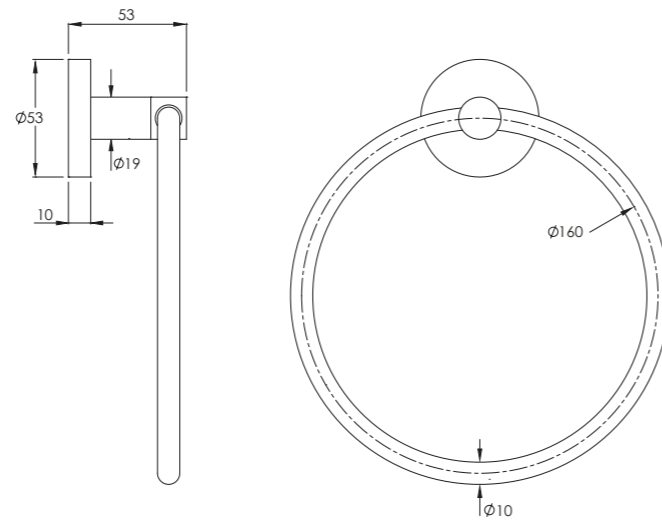

TOWEL RING D07006