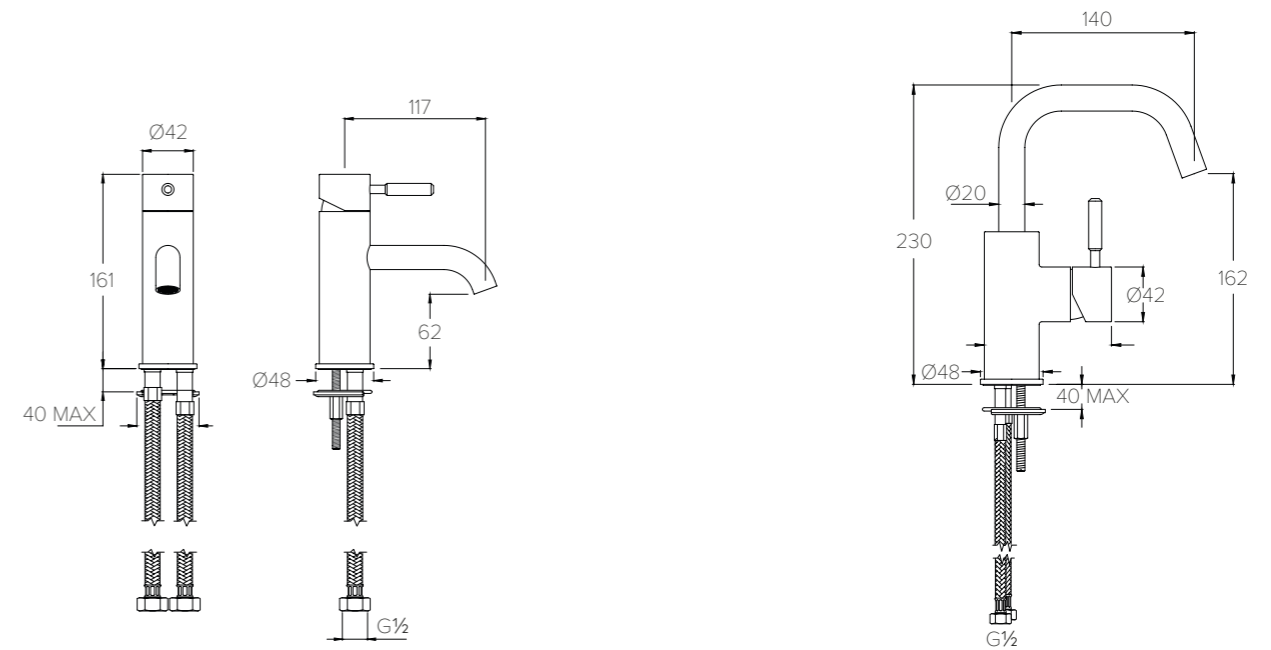

PRODUCT SPECS

FLOW RATES & DIMENSIONS

- 109 Domo
- 113 Decca
- 118 Bank
- 124 Zurich
- 129 Components

ZU2000
SHOWN IN BRUSHED NICKEL
SEE PAGE 30

For more information or full specifications on all Coalbrook products, please refer to our website or contact us.

DOMO FLOW RATES & DIMENSIONS

DOMO DO1000

DECK MOUNTED MONO BASIN MIXER						
Water pressure BAR	0.5	1.0	2.0	3.0	4.0	5.0
Outlets LITRES/MIN	5.2	7.3	10.3	12.7	14.6	16.5

DOMO DO1001

DECK MOUNTED MONO BASIN MIXER WITH SWIVEL SPOUT						
Water pressure BAR	0.5	1.0	2.0	3.0	4.0	5.0
Outlets LITRES/MIN	8.3	11.7	16.5	20.1	22.8	24.8