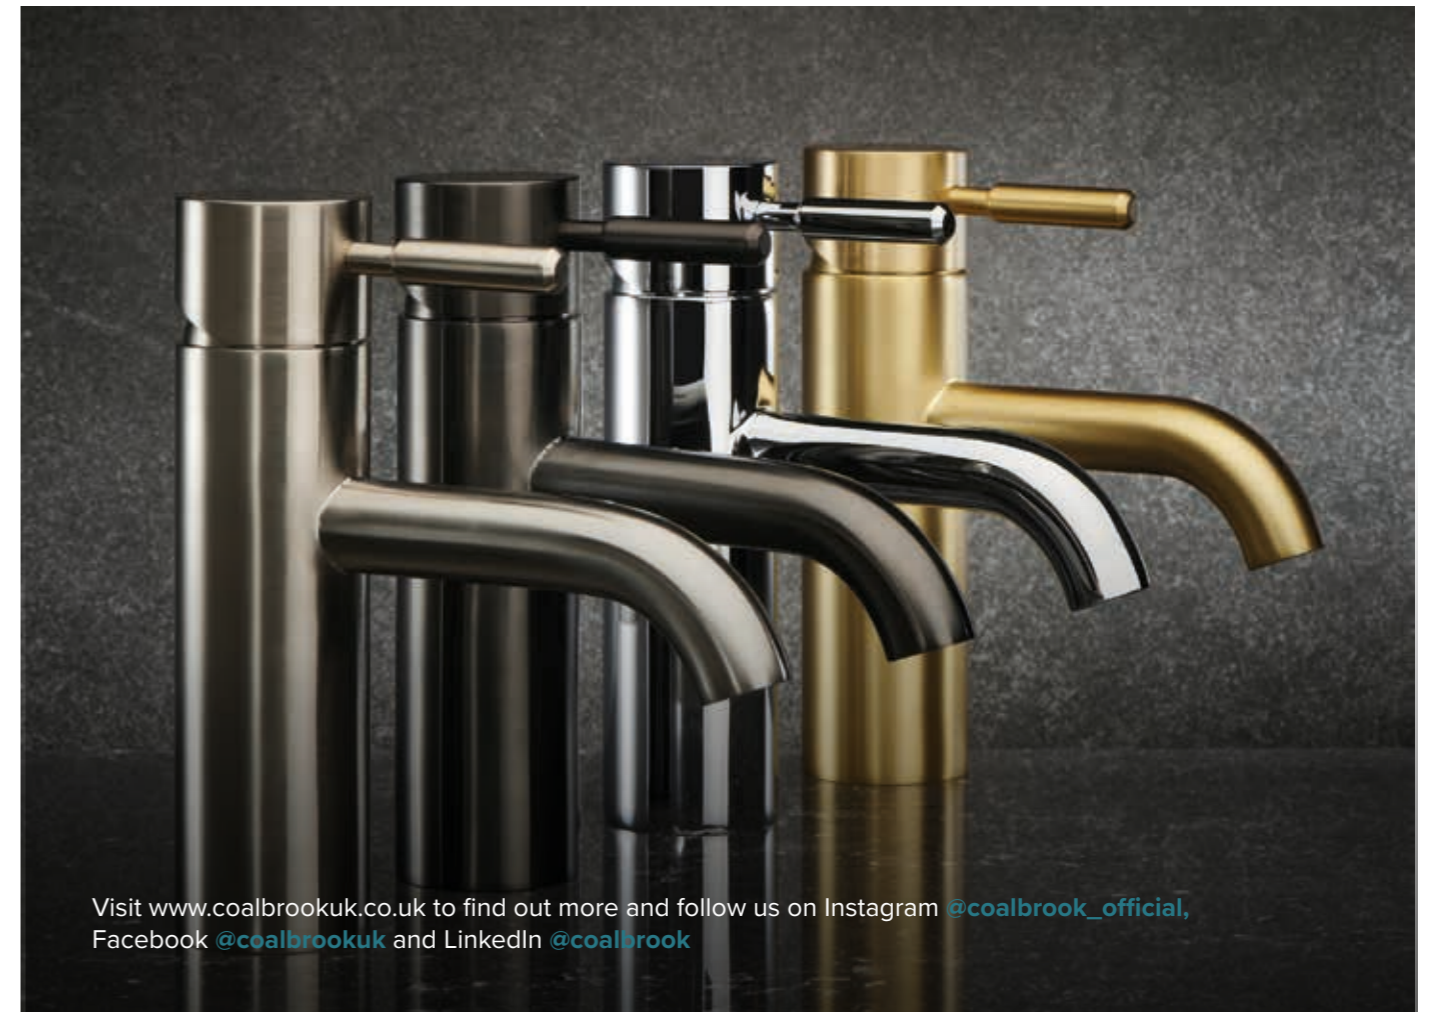

Visit www.coalbrookuk.co.uk to find out more and follow us on Instagram [@coalbrook_official](https://www.instagram.com/coalbrook_official), Facebook [@coalbrookuk](https://www.facebook.com/coalbrookuk) and LinkedIn [@coalbrook](https://www.linkedin.com/company/coalbrook)