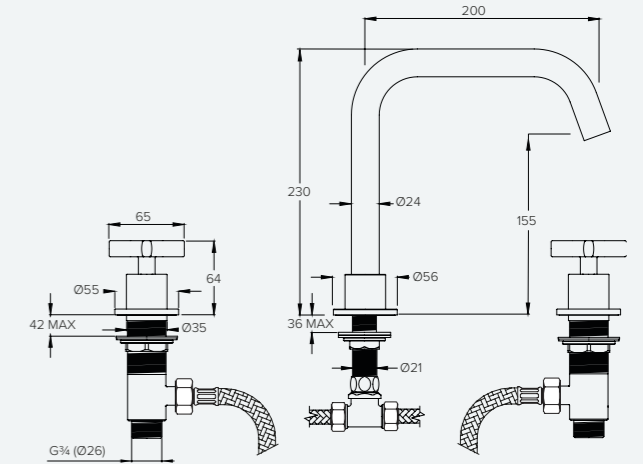

BANK BA2006

3TH DECK MOUNTED SWIVEL SPOUT BATH FILLER

Water pressure BAR	0.5	1.0	2.0	3.0	4.0	5.0
Outlets LITRES/MIN	12.1	16.9	24.4	31.1	35.3	-