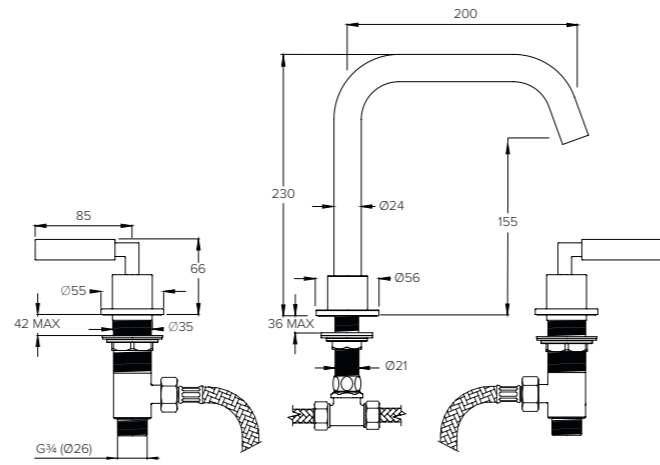

ZURICH ZU2004

3TH WALL MOUNTED ON/OFF VALVES

ZURICH ZU2005

5TH DECK MOUNTED BATH FILLER WITH PULL OUT HANDSPRAY

| Water pressure BAR | 0.5 | 1.0 | 2.0 | 3.0 | 4.0 | 5.0 |
|--------------------|------|------|------|------|------|------|
| Outlets LITRES/MIN | 11.8 | 19.9 | 28.2 | 35.2 | 40.8 | 45.0 |