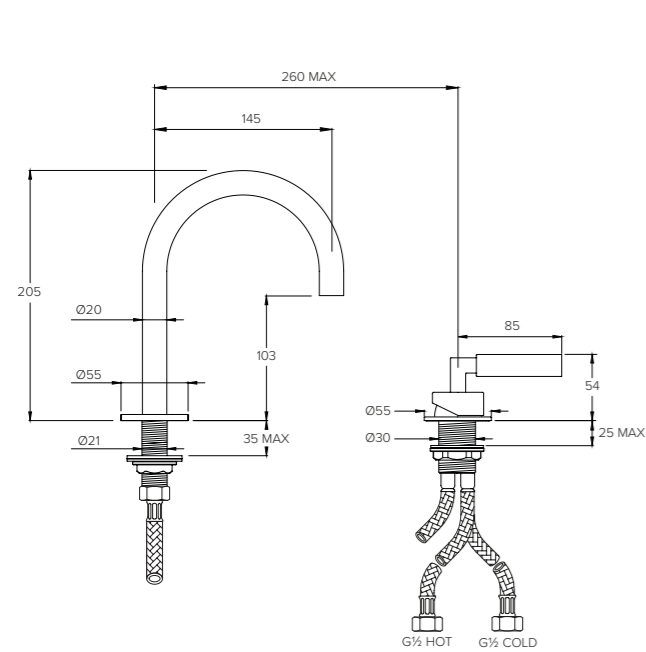

ZURICH ZU1003

2TH DECK MOUNTED BASIN MIXER

Water pressure BAR	0.5	1.0	2.0	3.0	4.0	5.0
Outlet LITRES/MIN	3.9	5.4	7.7	9.4	11.0	12.4