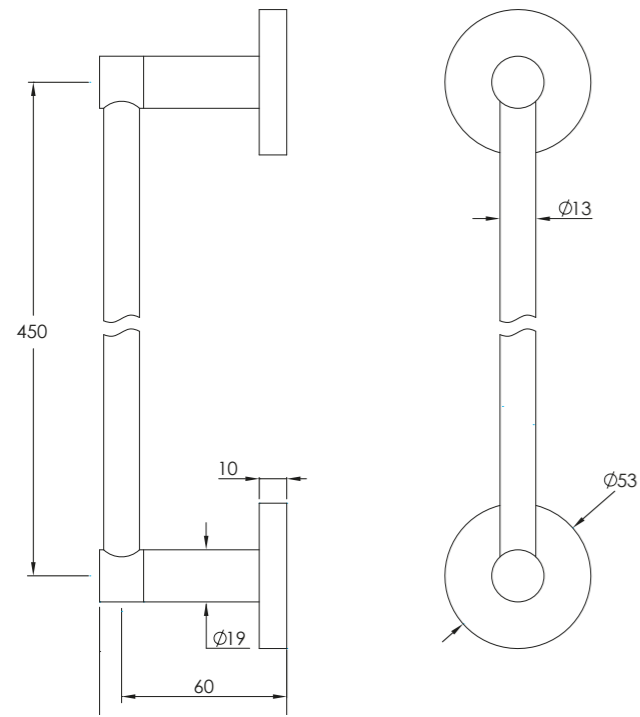

TOWEL BAR 18" D07005