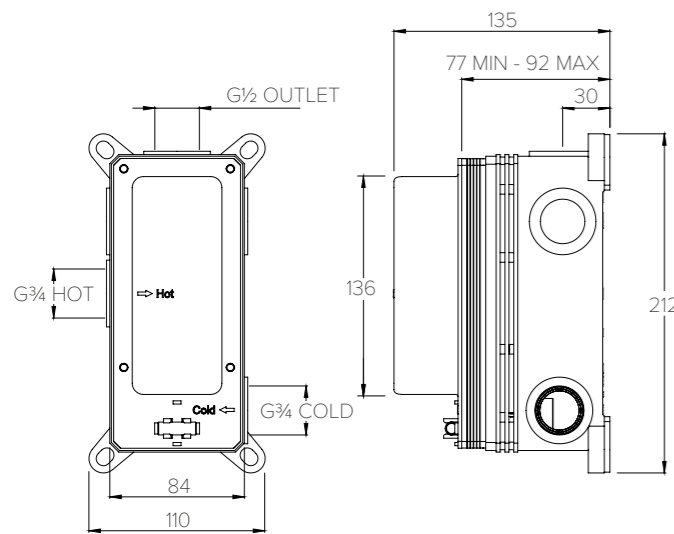

1 OUTLET C-BOX

C03001

Water pressure BAR	0.5	1.0	2.0	3.0	4.0	5.0
Outlets LITRES/MIN	11.1	16.4	23.4	29.3	33.0	37.2

2 OUTLET C-BOX

C03002

Water pressure BAR	0.5	1.0	2.0	3.0	4.0	5.0
Outlets LITRES/MIN	10.7	16.0	23.9	29.0	33.2	38.0