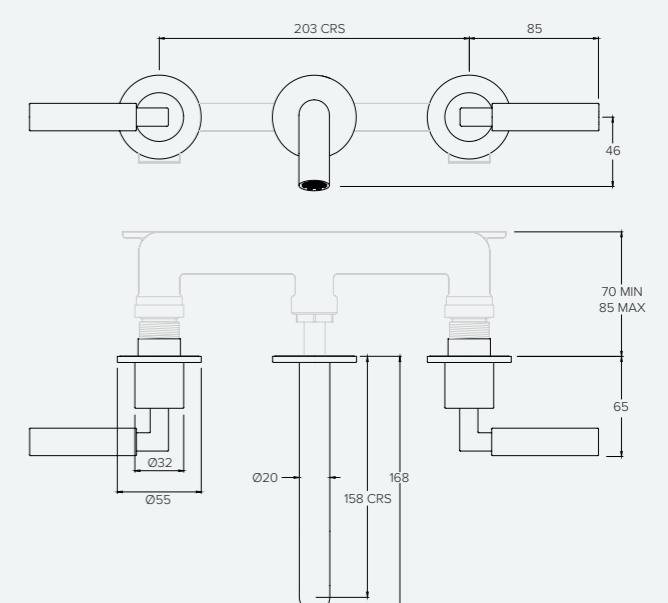

ZURICH ZU1008

3TH WALL MOUNTED BASIN WITH ROUND FIXED SPOUT (165mm SPOUT)

Water pressure BAR	0.5	1.0	2.0	3.0	4.0	5.0
Outlets LITRES/MIN	5.9	8.3	11.7	14.1	16.4	18.3