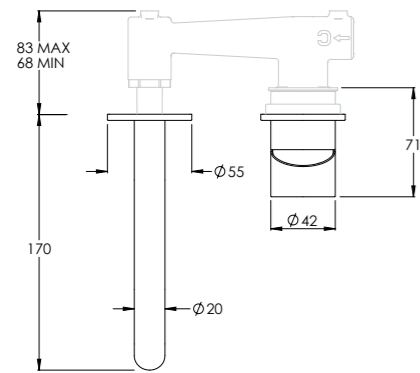

3TH DECK MOUNTED BASIN MIXER ANGLED FIXED SPOUT

Water pressure BAR	0.5	1.0	2.0	3.0	4.0	5.0
Outlets LITRES/MIN	6.0	8.3	11.8	14.4	16.6	18.6

3TH DECK MOUNTED BASIN MIXER ROUND FIXED SPOUT

Water pressure BAR	0.5	1.0	2.0	3.0	4.0	5.0
Outlets LITRES/MIN	5.7	7.8	11.4	13.9	16.1	18.1

2TH WALL MOUNTED BASIN MIXER

Water pressure BAR	0.5	1.0	2.0	3.0	4.0	5.0
Outlets LITRES/MIN	5.5	7.6	10.9	13.3	15.5	17.4

DOMO DO1009

2TH WALL MOUNTED BASIN MIXER WITH PLATE

Water pressure BAR	0.5	1.0	2.0	3.0	4.0	5.0
Outlets LITRES/MIN	5.5	7.6	10.9	13.3	15.5	17.4

3TH WALL MOUNTED BASIN MIXER

Water pressure BAR	0.5	1.0	2.0	3.0	4.0	5.0
Outlets LITRES/MIN	5.9	8.3	11.7	14.1	16.4	18.3

FREESTANDING BATH SHOWER MIXER

Water pressure BAR	0.5	1.0	2.0	3.0	4.0	5.0
Spout LITRES/MIN	8.1	11.4	16.7	20.8	24.0	27.1
Hand Shower LITRES/MIN	3.8	5.9	8.8	11.2	13.3	15.2

DOMO DO2000

5TH DECK MOUNTED BATH FILLER WITH PULL OUT HANDSPRAY

Water pressure BAR	0.5	1.0	2.0	3.0	4.0	5.0
Spout LITRES/MIN	12.1	16.9	24.4	31.1	35.3	-
Hand Shower LITRES/MIN	4.7	6.9	10.2	13.0	15.7	18.7

2 OUTLET SHOWER VALVE WITH HANDSPRAY

Water pressure BAR	0.5	1.0	2.0	3.0	4.0	5.0
Outlets LITRES/MIN	10.7	16.0	23.9	29.0	33.2	38.0
Hand Shower LITRES/MIN	9.2	10.4	16.0	19.8	-	-