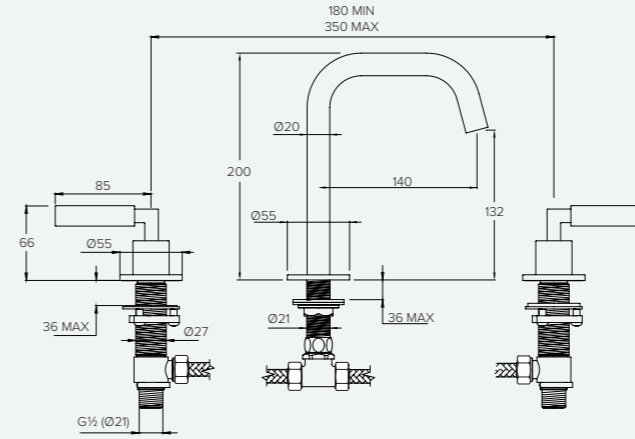

ZURICH ZU1005

3TH DECK MOUNTED BASIN MIXER ANGLED FIXED SPOUT

Water pressure BAR	0.5	1.0	2.0	3.0	4.0	5.0
Outlets LITRES/MIN	6.0	8.3	11.8	14.4	16.6	18.6