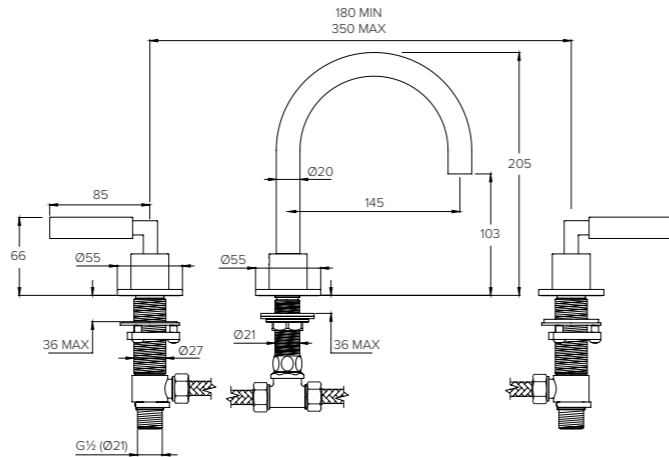

ZURICH ZU1016

3TH DECK MOUNTED BASIN MIXER ROUND SWIVEL SPOUT

Water pressure BAR	0.5	1.0	2.0	3.0	4.0	5.0
Outlets LITRES/MIN	5.7	7.8	11.4	13.9	16.1	18.1