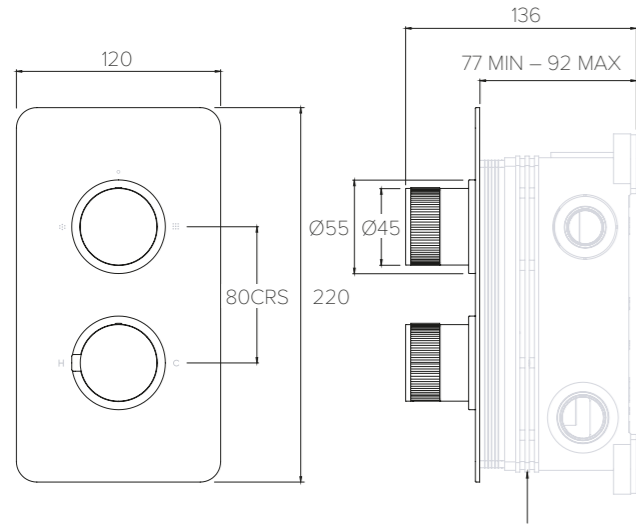

SEE DRAWING: CO3002 – 2 OUTLET C-BOX