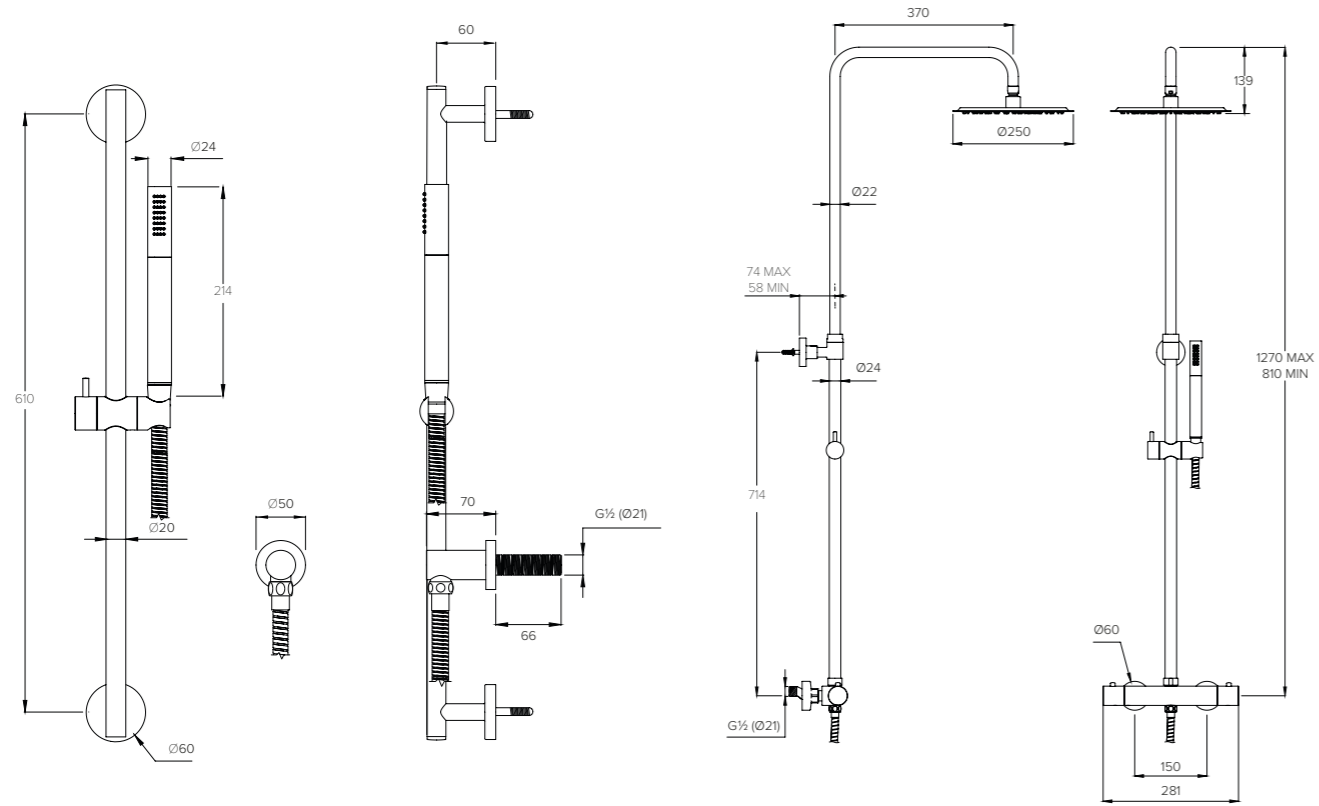

RISER RAIL & PENCIL SHOWER HEAD, OUTLET, HOSE

C04012

WALL MOUNTED THERMOSTATIC BAR MIXER

C03000

Water pressure BAR	0.5	1.0	2.0	3.0	4.0	5.0
Outlet (Shower Hose) LITRES/MIN	7.3	10.7	16.0	19.9	23.3	26.1
Outlet (Handshower) LITRES/MIN	7.5	10.5	15.5	19.3	22.6	25.3