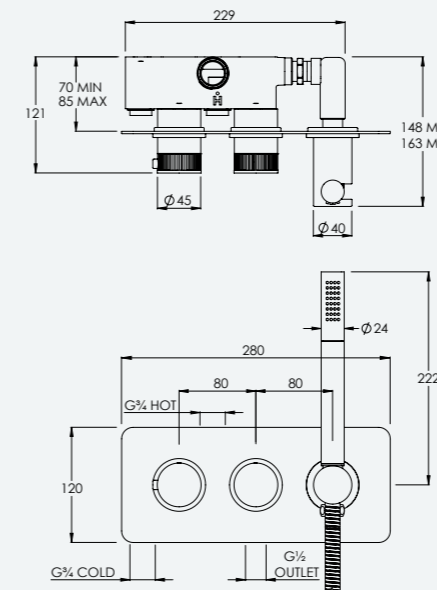

5 HOLE DECK MOUNTED BATH FILLER WITH PULL OUT HANDSPRAY						
Water pressure BAR	0.5	1.0	2.0	3.0	4.0	5.0
Spout LITRES/MIN	12.1	16.9	24.4	31.1	35.3	-
Hand Shower LITRES/MIN	4.7	6.9	10.2	13.0	15.7	18.7

DECCA DC3001

5 HOLE DECK MOUNTED BATH FILLER WITH PULL OUT HANDSPRAY						
Water pressure BAR	0.5	1.0	2.0	3.0	4.0	5.0
Outlet LITRES/MIN	10.7	16.0	23.9	29.0	33.2	38.0
Hand Shower LITRES/MIN	9.2	10.4	16.0	19.8	-	-