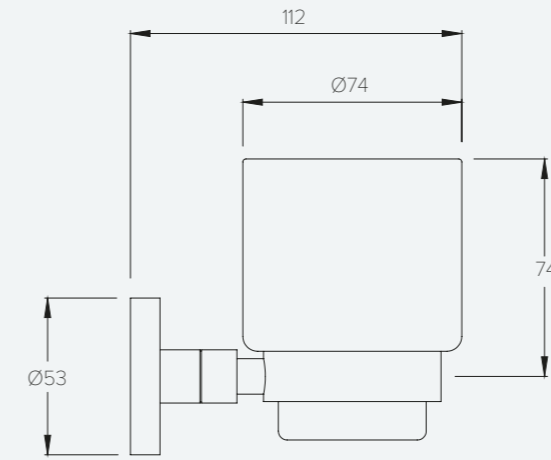

TOWEL BAR 18" D07005

TOWEL RING D07006

ROBE HOOK D07003

PAPER HOLDER D07002

TUMBLER HOLDER D07008

TRIANGULAR SOAP BASKET D07007

RECTANGULAR SOAP BASKET D07004

FREESTANDING TOILET BRUSH D07001