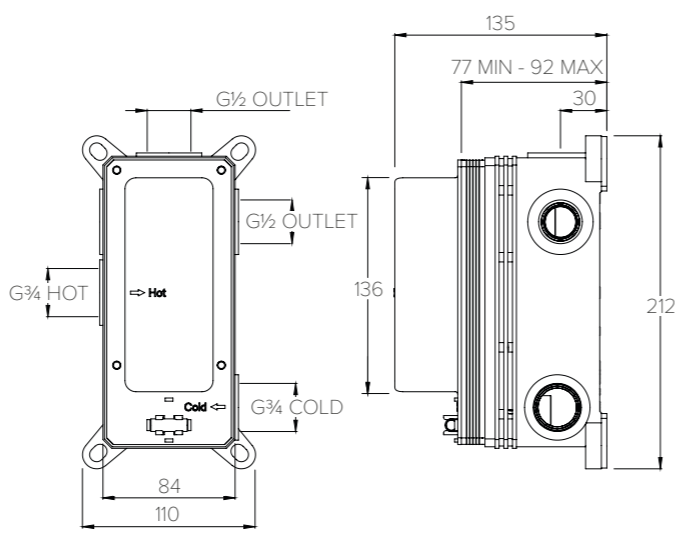

1 OUTLET C-BOX

C03001

Water pressure BAR	0.5	1.0	2.0	3.0	4.0	5.0
Outlets LITRES/MIN	11.1	16.4	23.4	29.3	33.0	37.2

2 OUTLET C-BOX

C03002

Water pressure BAR	0.5	1.0	2.0	3.0	4.0	5.0
Outlets LITRES/MIN	10.7	16.0	23.9	29.0	33.2	38.0