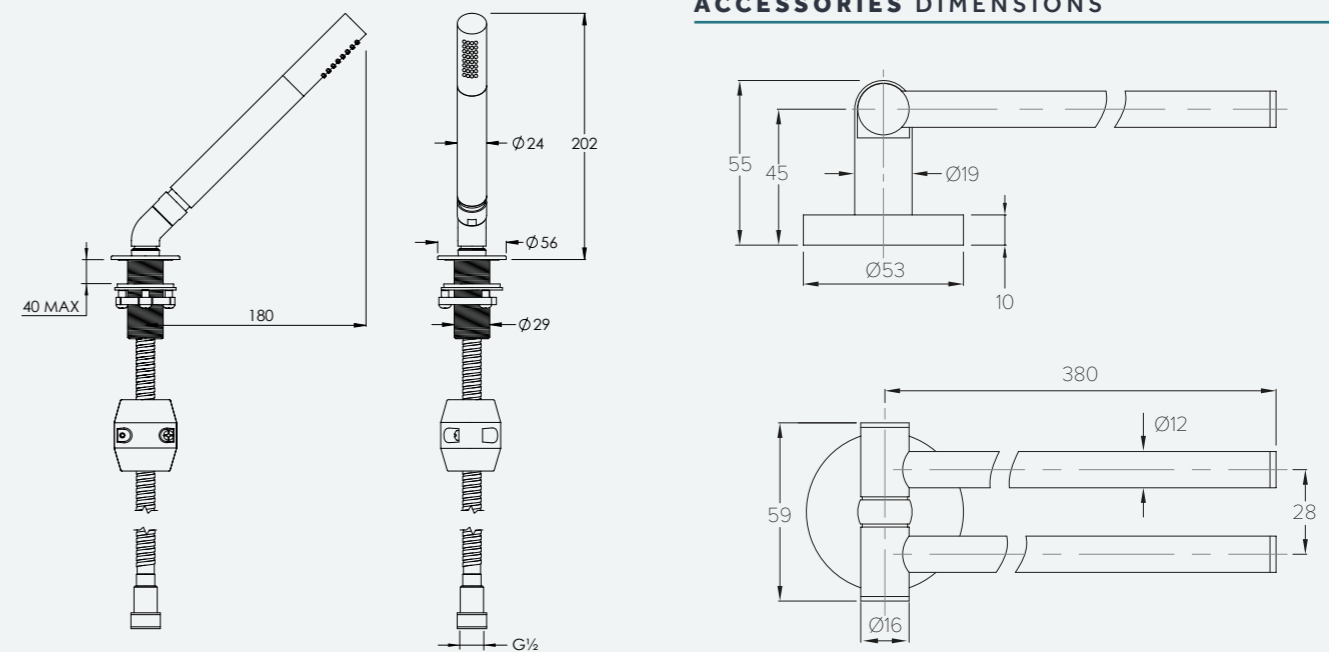

ACCESSORIES DIMENSIONS

PULL OUT HANDSHOWER, HOSE & HOLSTER

C05003

DOUBLE SWIVEL TOWEL BARS

D07000

Water pressure BAR	0.5	1.0	2.0	3.0	4.0	5.0
Outlets LITRES/MIN	4.7	6.9	10.2	13.0	15.7	18.7