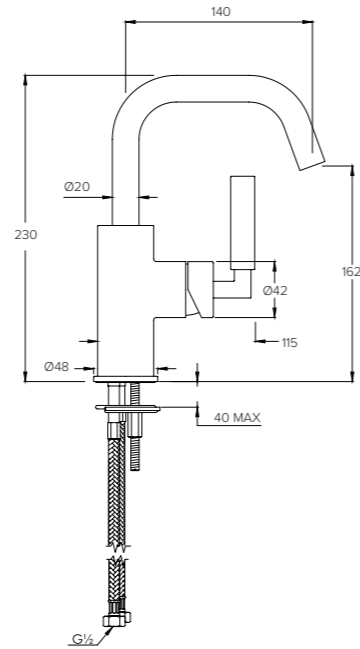

ZURICH ZU1001

DECK MOUNTED MONO BASIN MIXER SWIVEL SPOUT

Water pressure BAR	0.5	1.0	2.0	3.0	4.0	5.0
Outlets LITRES/MIN	8.3	11.7	16.5	20.1	22.8	24.8