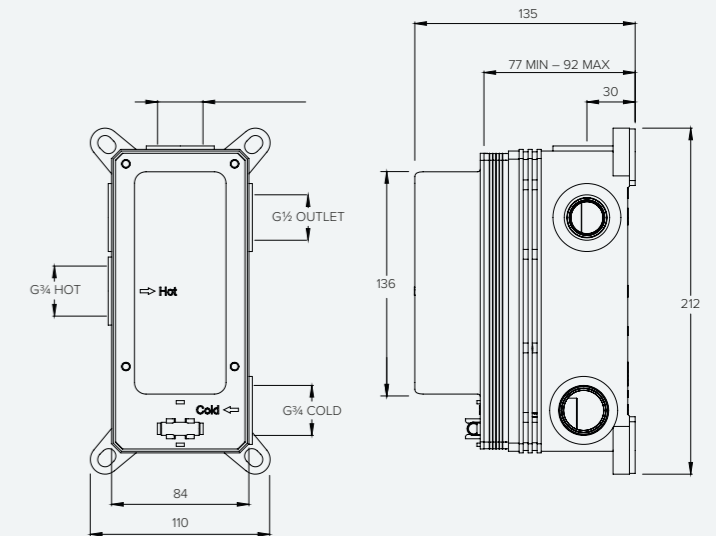

BANK FLOW RATES & DIMENSIONS

BANK CO3001

| 1 OUTLET C-BOX | | | | | | |
|------------------------------------|------|------|------|------|------|------|
| Water pressure BAR | 0.5 | 1.0 | 2.0 | 3.0 | 4.0 | 5.0 |
| Outlet (Shower Hose) LITRES/MIN | 11.1 | 16.4 | 23.4 | 29.3 | 33.0 | 37.2 |