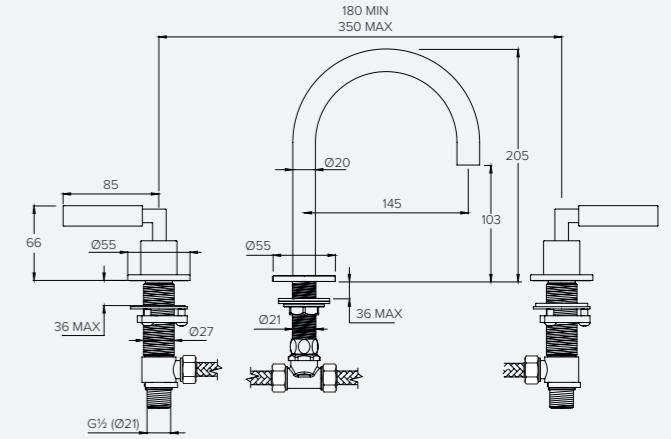

ZURICH ZU1006

3TH DECK MOUNTED 2 HOLE BASIN MIXER ROUND FIXED SPOUT

Water pressure BAR	0.5	1.0	2.0	3.0	4.0	5.0
Outlets LITRES/MIN	5.7	7.8	11.4	13.9	16.1	18.1