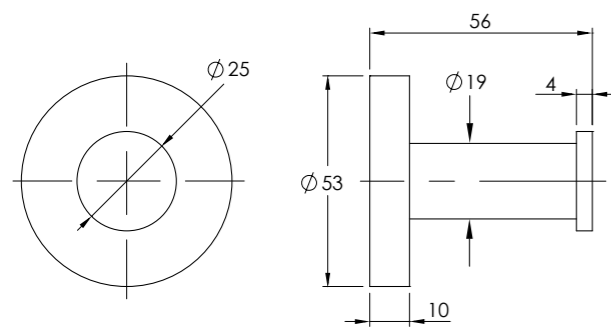

TOWEL BAR 18" D07005

TOWEL RING D07006

PAPER HOLDER D07002

TUMBLER HOLDER D07008

RECTANGULAR SOAP BASKET D07004

FREESTANDING TOILET BRUSH D07001

WALL HUNG TOILET BRUSH D07009