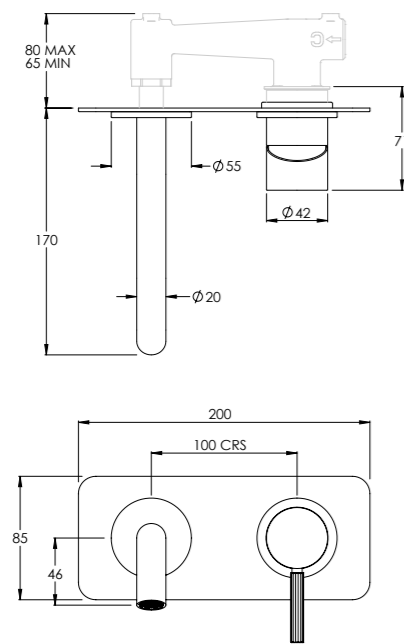

DECCA DC1009

2TH WALL MOUNTED BASIN MIXER WITH PLATE						
Water pressure BAR	0.5	1.0	2.0	3.0	4.0	5.0
Outlets LITRES/MIN	5.5	7.6	10.9	13.3	15.5	17.4