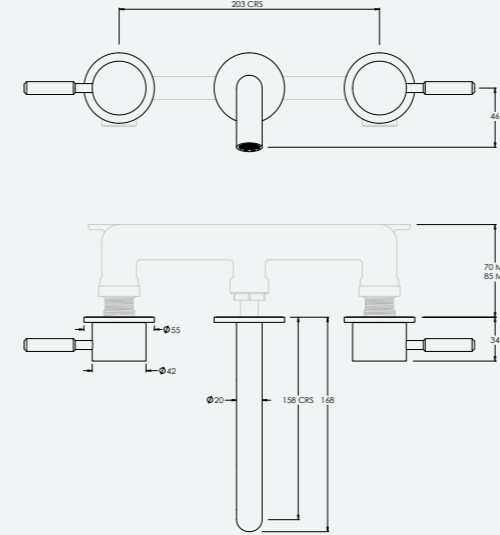

DOMO DO1008