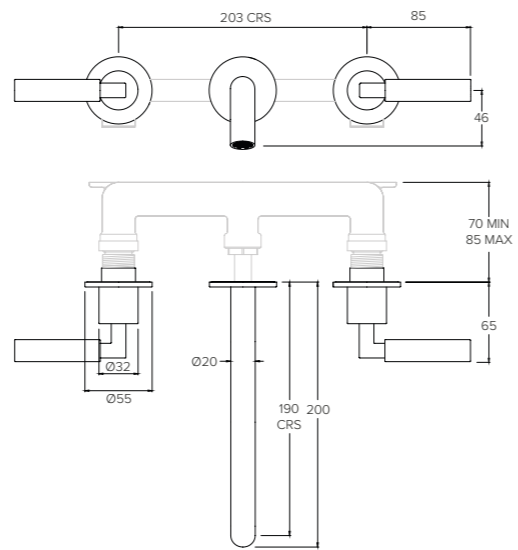

ZURICH ZU1011

3TH WALL MOUNTED BASIN MIXER (190mm SPOUT)

Water pressure BAR	0.5	1.0	2.0	3.0	4.0	5.0
Outlets LITRES/MIN	5.9	8.3	11.7	14.1	16.4	18.3