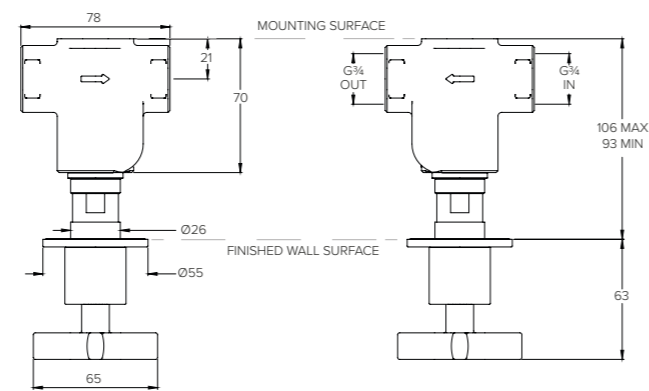

BANK BA2003

WALL MOUNTED BATH SPOUT WITH BOSS

| Water pressure BAR | 0.5 | 1.0 | 2.0 | 3.0 | 4.0 | 5.0 |
|--------------------|------|------|------|------|------|------|
| Outlets LITRES/MIN | 11.8 | 19.9 | 28.2 | 35.2 | 40.8 | 45.0 |