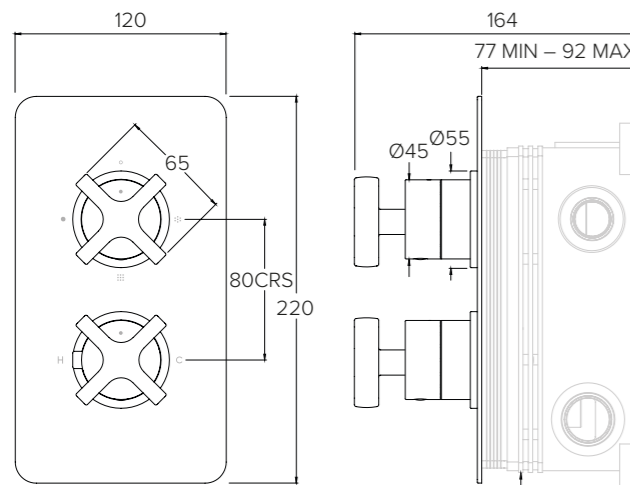

SEE DRAWING CO3003 – 3 OUTLET C-BOX

BANK BA3003

CONCEALED SHOWER VALVE TRIMSET 3 OUTLET						
Water pressure BAR	0.5	1.0	2.0	3.0	4.0	5.0
Outlets LITRES/MIN	10.5	15.6	22.7	27.8	31.9	37.4