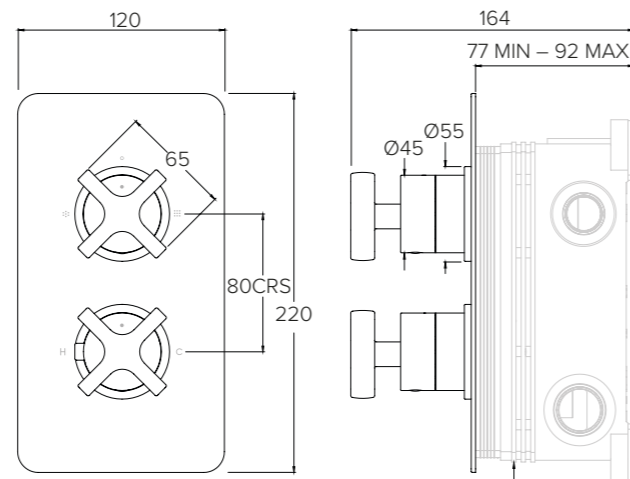

SEE DRAWING CO3002 – 2 OUTLET C-BOX

BANK BA3002

CONCEALED SHOWER VALVE TRIMSET 2 OUTLET						
Water pressure BAR	0.5	1.0	2.0	3.0	4.0	5.0
Outlets LITRES/MIN	10.7	16.0	23.9	29.0	33.2	38.0