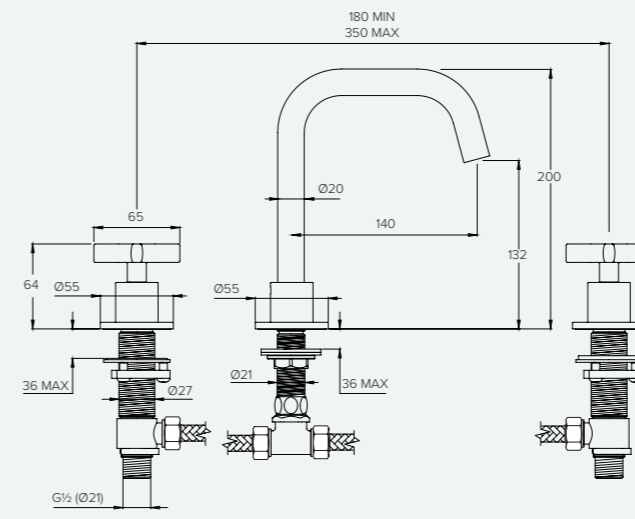

BANK BA1015

3TH DECK MOUNTED BASIN MIXER ANGLED SWIVEL SPOUT

Water pressure BAR	0.5	1.0	2.0	3.0	4.0	5.0
Outlets LITRES/MIN	6.0	8.3	11.8	14.4	16.6	18.6