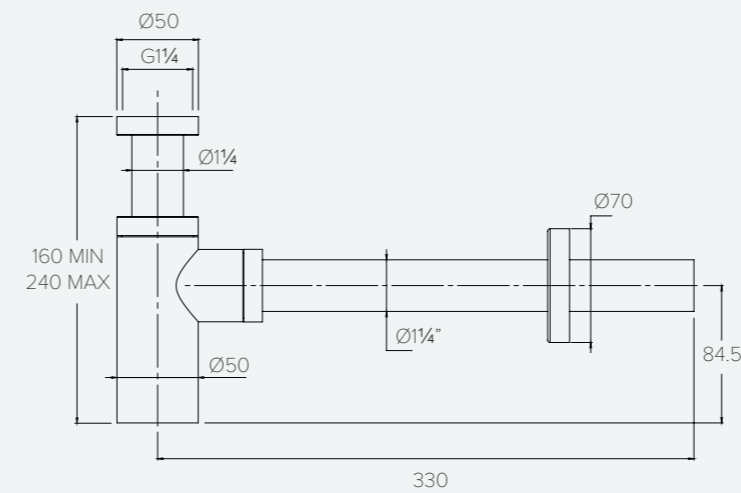

BASIN BOTTLE TRAP

C05004