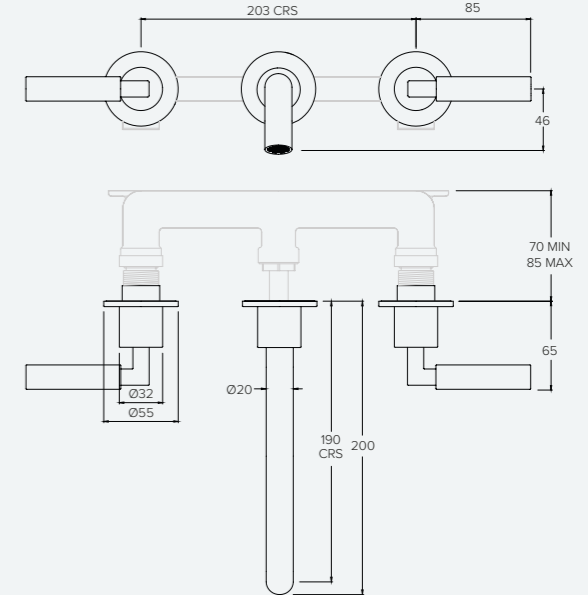

ZURICH ZU1018

3TH WALL MOUNTED BASIN MIXER (165mm SPOUT) WITH BOSS

| Water pressure BAR | 0.5 | 1.0 | 2.0 | 3.0 | 4.0 | 5.0 |
|--------------------|-----|-----|------|------|------|------|
| Outlets LITRES/MIN | 5.9 | 8.3 | 11.7 | 14.1 | 16.4 | 18.3 |