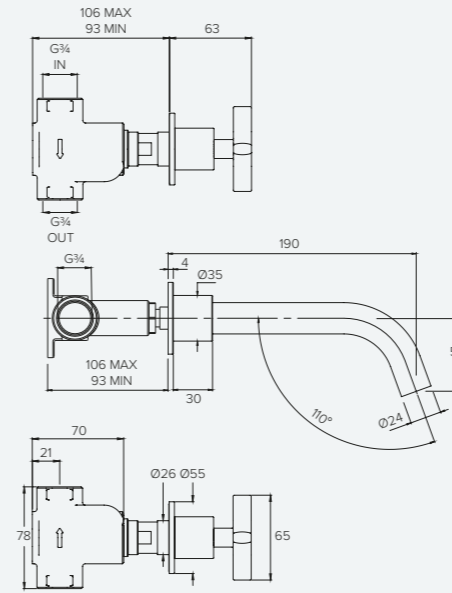

BANK FLOW RATES & DIMENSIONS

BANK BA2005

3TH WALL MOUNTED BATH FILLER WITH BOSS (190mm SPOUT)

Water pressure BAR	0.5	1.0	2.0	3.0	4.0	5.0
Outlets LITRES/MIN	11.8	19.9	28.2	35.2	40.8	45.0