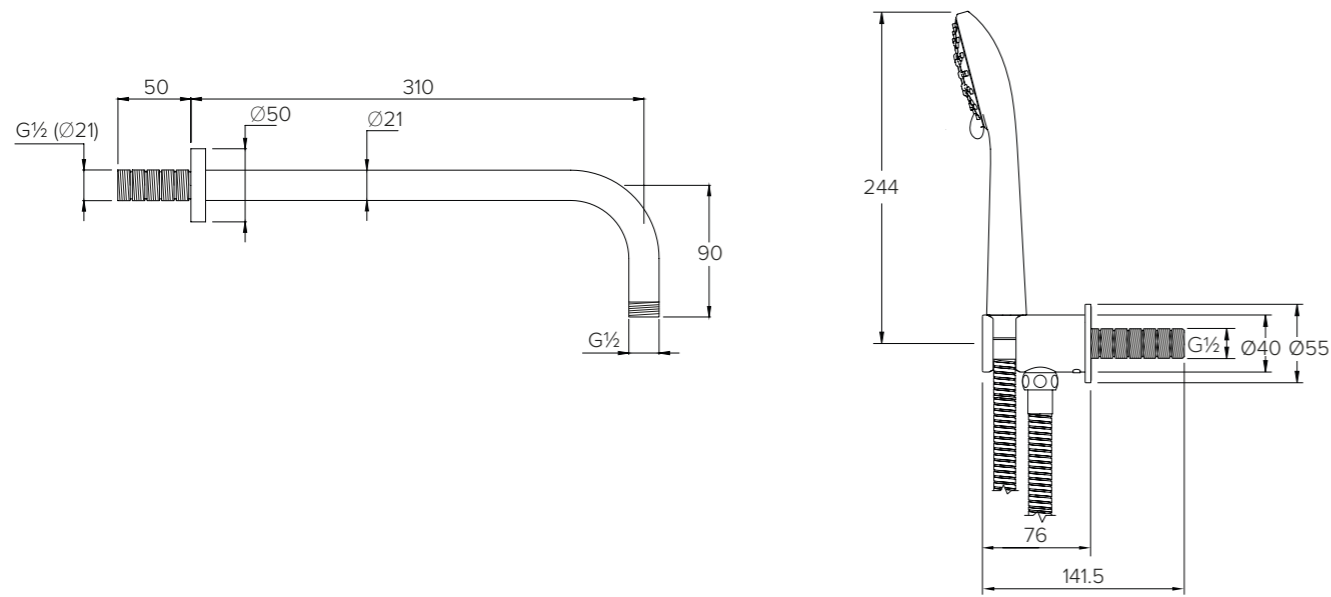

300mm CEILING ARM

CO4005

100mm CEILING ARM

CO4007

SHOWER FLOW RATES & DIMENSIONS

300mm WALL ARM

C04006

WALL OUTLET AND MULTIFUNCTION HANDSET