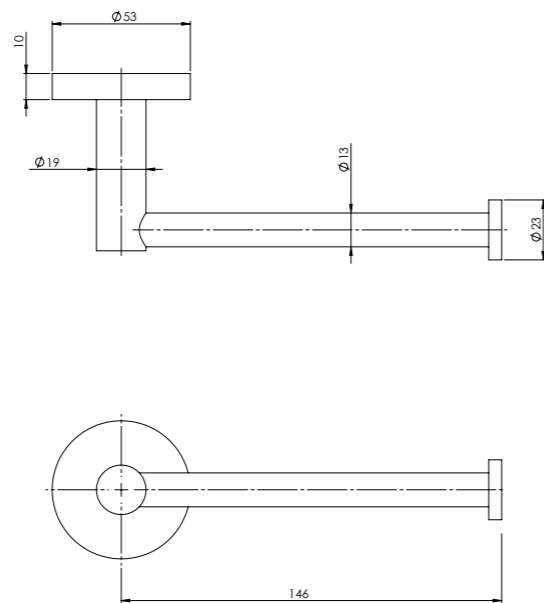

PAPER HOLDER D07002