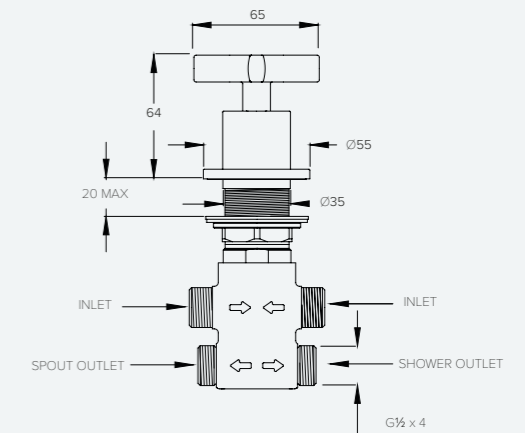

BANK BA2113

DECK MOUNTED 2-WAY DIVERTER

Water pressure BAR	0.5	1.0	2.0	3.0	4.0	5.0
Outlet 1 LITRES/MIN	18.2	24.7	34.7	43	49.5	55.5
Outlet 2 LITRES/MIN	13.9	20.2	28.3	35.1	40.9	45.9