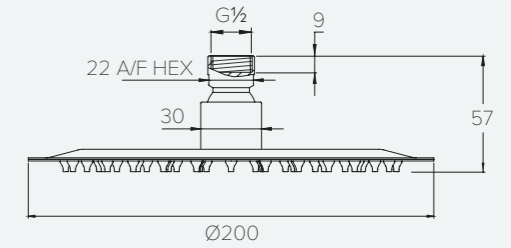

200mm SHOWER HEAD

CO4004

Water pressure BAR	0.5	1.0	2.0	3.0	4.0	5.0
Ceiling Arm LITRES/MIN	15.9	20.9	29.7	36.4	41.5	45.1
Projection Arm LITRES/MIN	17.0	22.4	31.0	38.5	45.0	50.3