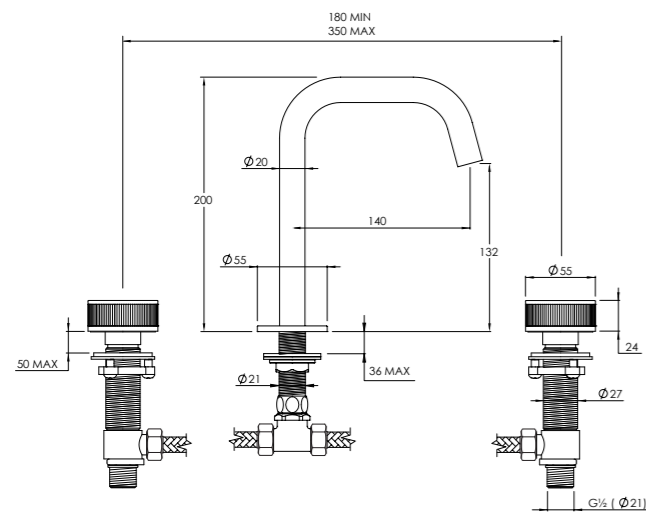

DOMO DO1005

3TH DECK MOUNTED BASIN MIXER ANGLED FIXED SPOUT

Water pressure BAR	0.5	1.0	2.0	3.0	4.0	5.0
Outlets LITRES/MIN	6.0	8.3	11.8	14.4	16.6	18.6