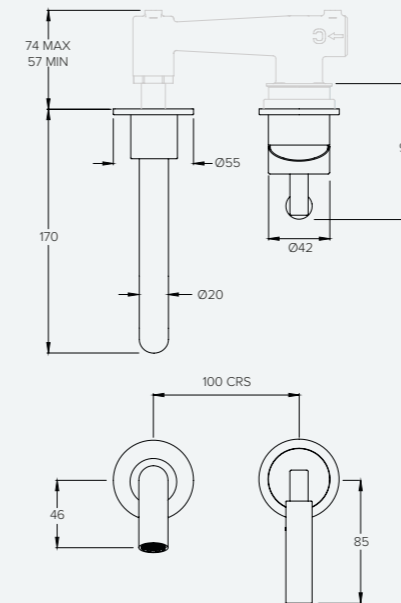

ZURICH ZU1007

2TH WALL MOUNTED BASIN MIXER

Water pressure BAR	0.5	1.0	2.0	3.0	4.0	5.0
Outlets LITRES/MIN	5.5	7.6	10.9	13.3	15.5	17.4