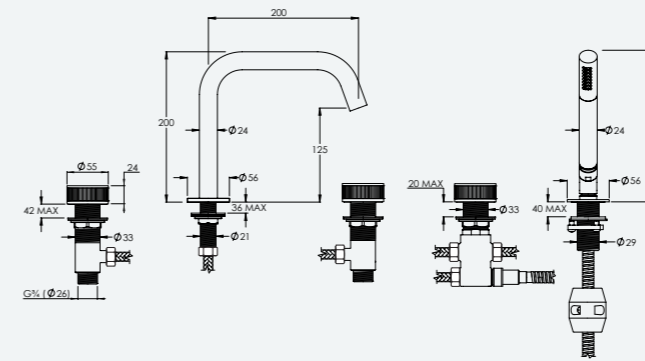

DECCA DC2000