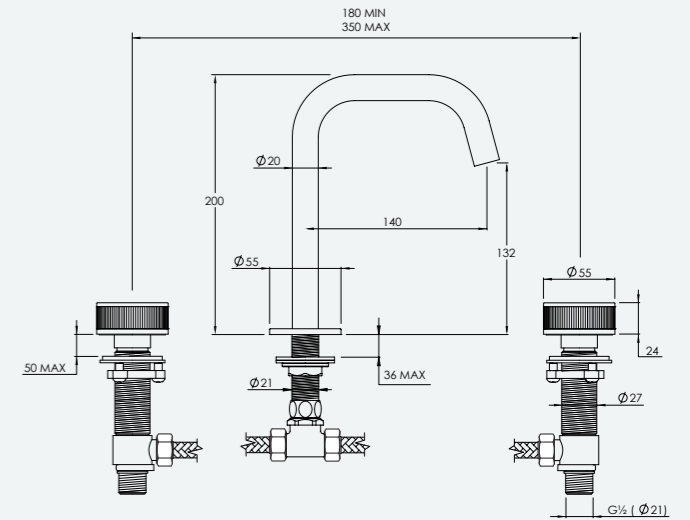

DECCA DC1005

**3TH DECK MOUNTED BASIN MIXER ANGLED FIXED
SPOUT**

Water pressure BAR	0.5	1.0	2.0	3.0	4.0	5.0
Outlets LITRES/MIN	6.0	8.3	11.8	14.4	16.6	18.6