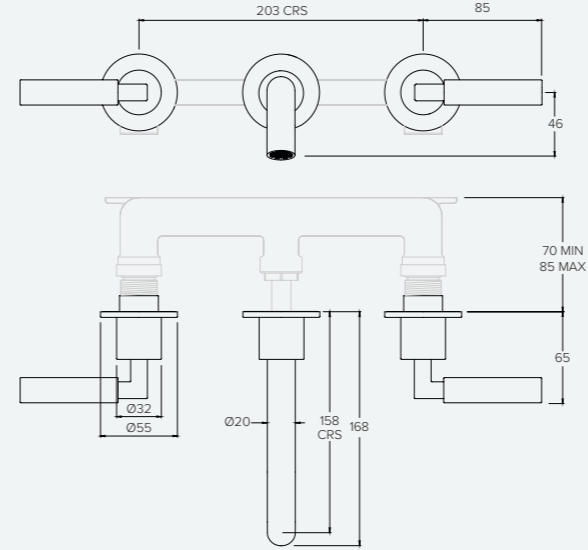

ZURICH ZU1018

3TH WALL MOUNTED BASIN MIXER (165mm SPOUT) WITH BOSS

Water pressure BAR	0.5	1.0	2.0	3.0	4.0	5.0
Outlets LITRES/MIN	5.9	8.3	11.7	14.1	16.4	18.3