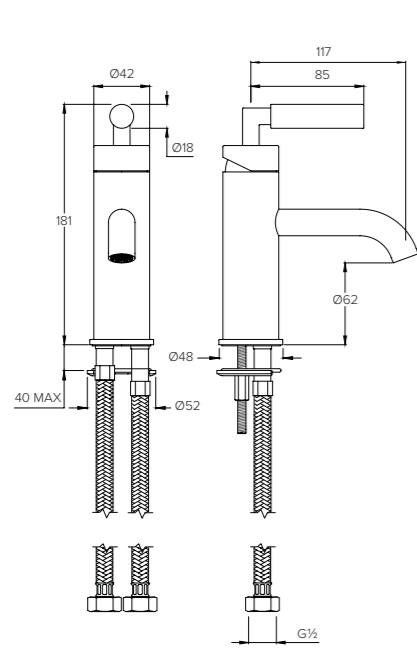

ZURICH ZU1000

DECK MOUNTED MONO BASIN MIXER

Water pressure BAR	0.5	1.0	2.0	3.0	4.0	5.0
Outlets LITRES/MIN	5.2	7.3	10.3	12.7	14.6	16.5