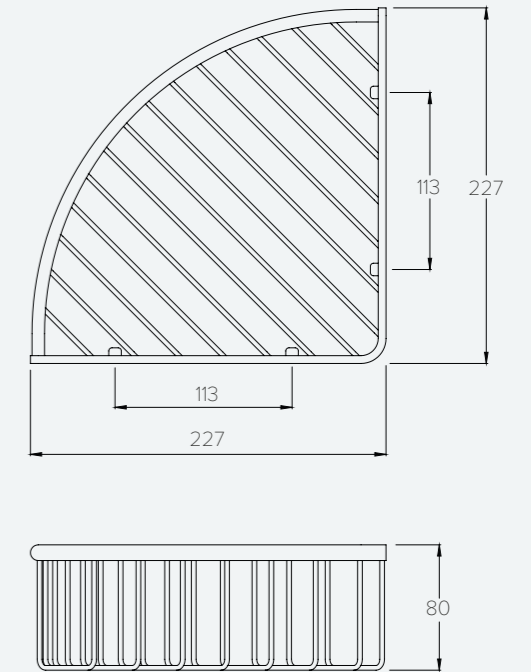

TOWEL BAR 18" D07005

TOWEL RING D07006

ROBE HOOK D07003

PAPER HOLDER D07002

TUMBLER HOLDER D07008

TRIANGULAR SOAP BASKET D07007

RECTANGULAR SOAP BASKET D07004

FREESTANDING TOILET BRUSH D07001