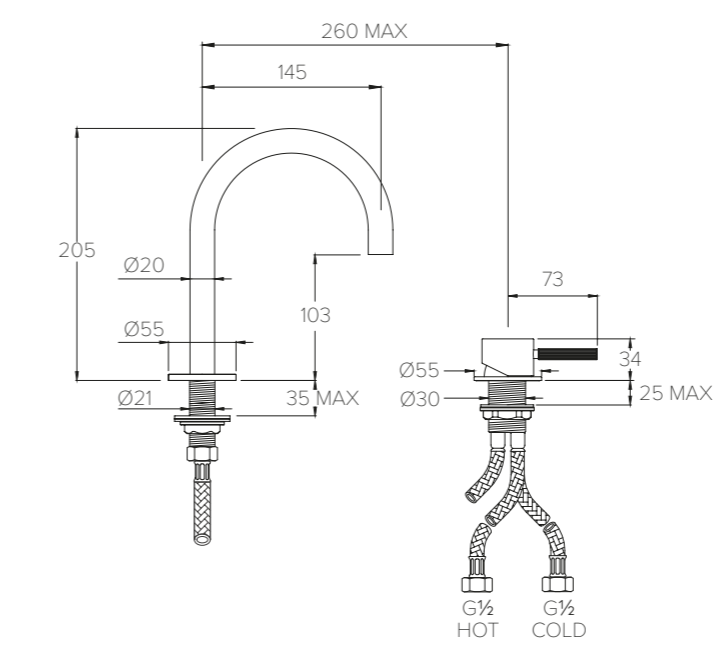

DOMO DO1003

2TH DECK MOUNTED BASIN MIXER FIXED SPOUT						
Water pressure BAR	0.5	1.0	2.0	3.0	4.0	5.0
Outlets LITRES/MIN	3.9	5.4	7.7	9.4	11.0	12.4

DOMO DO1004

2TH DECK MOUNTED BASIN MIXER TALL FIXED SPOUT						
Water pressure BAR	0.5	1.0	2.0	3.0	4.0	5.0
Outlets LITRES/MIN	3.8	5.5	7.8	9.6	11.1	12.4