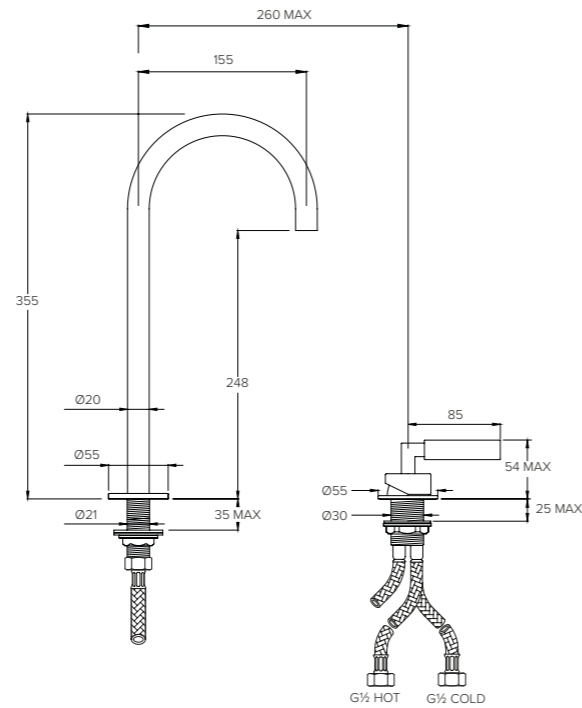

ZURICH ZU1004

2TH DECK MOUNTED BASIN MIXER TALL SPOUT

Water pressure BAR	0.5	1.0	2.0	3.0	4.0	5.0
Outlet LITRES/MIN	3.8	5.5	7.8	9.6	11.1	12.4