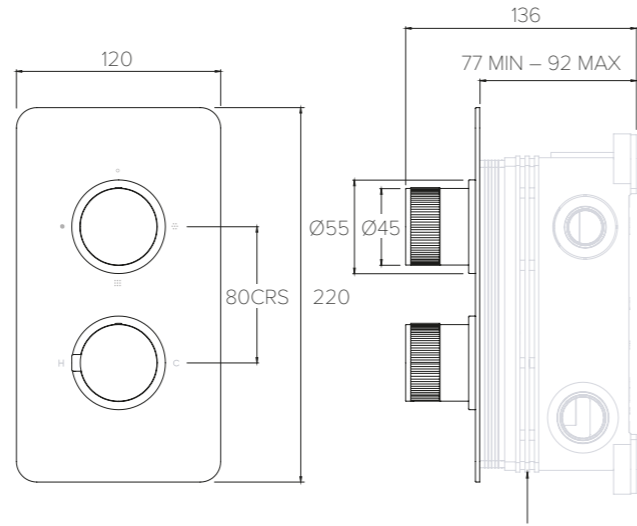

SEE DRAWING: CO3002 – 2 OUTLET C-BOX

DECCA DC3002

**CONCEALED SHOWER VALVE TRIMSET
2 OUTLET**

Water pressure BAR	0.5	1.0	2.0	3.0	4.0	5.0
Outlets LITRES/MIN	10.7	16.0	23.9	29.0	33.2	38.0

DECCA DC3003

**CONCEALED SHOWER VALVE TRIMSET
3 OUTLET**

Water pressure BAR	0.5	1.0	2.0	3.0	4.0	5.0
Outlets LITRES/MIN	10.5	15.6	22.7	27.8	31.9	37.4