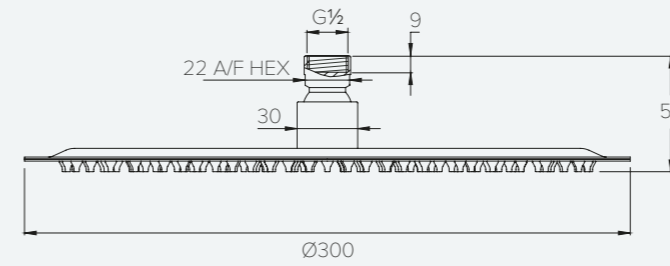

300mm SHOWER HEAD

CO4003

Water pressure BAR	0.5	1.0	2.0	3.0
Ceiling Arm LITRES/MIN	21.0	28.1	39.4	48.1
Projection Arm LITRES/MIN	18.9	28.1	39.4	47.6