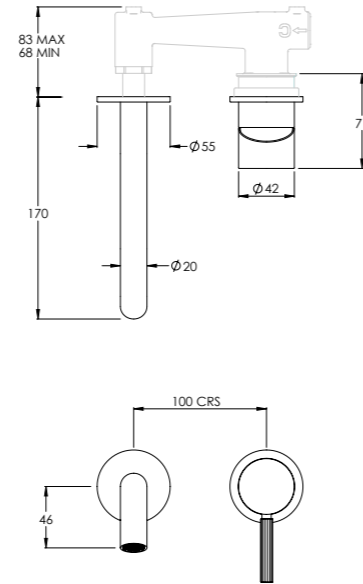

DECCA DC1007

2TH WALL MOUNTED BASIN MIXER						
Water pressure BAR	0.5	1.0	2.0	3.0	4.0	5.0
Outlets LITRES/MIN	5.5	7.6	10.9	13.3	15.5	17.4