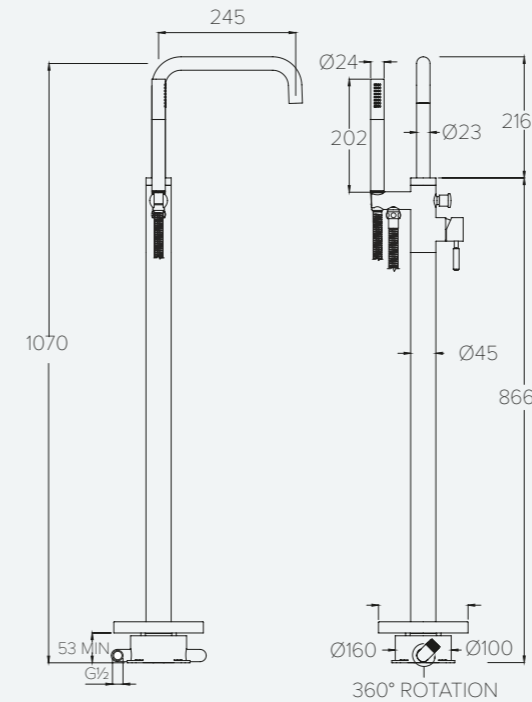

3TH WALL MOUNTED BASIN MIXER

Water pressure BAR	0.5	1.0	2.0	3.0	4.0	5.0
Outlets LITRES/MIN	5.9	8.3	11.7	14.1	16.4	18.3

DOMO DO2001

FREESTANDING BATH SHOWER MIXER

Water pressure BAR	0.5	1.0	2.0	3.0	4.0	5.0
Spout LITRES/MIN	8.1	11.4	16.7	20.8	24.0	27.1
Hand Shower LITRES/MIN	3.8	5.9	8.8	11.2	13.3	15.2