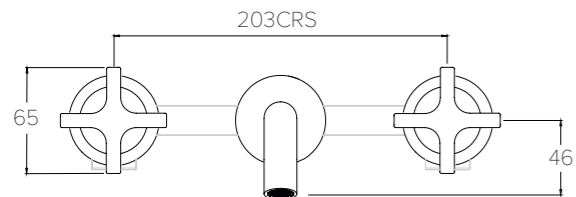

BANK BA1008

3TH WALL MOUNTED BASIN MIXER (165mm SPOUT)

Water pressure BAR	0.5	1.0	2.0	3.0	4.0	5.0
Outlets LITRES/MIN	5.9	8.3	11.7	14.1	16.4	18.3