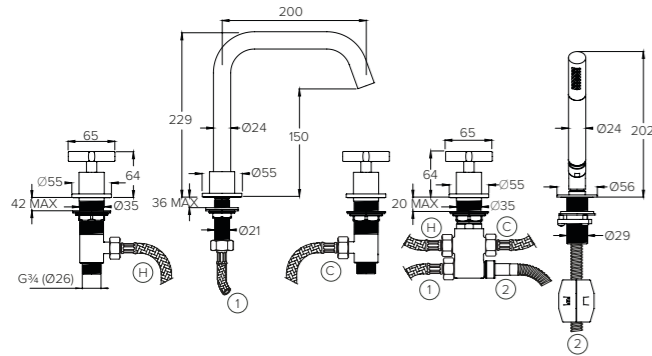

BANK FLOW RATES & DIMENSIONS

BANK BA2000

5TH DECK MOUNTED SWIVEL BATH FILLER WITH PULL OUT HANDSPRAY

Water pressure BAR	0.5	1.0	2.0	3.0	4.0	5.0
Outlet Spout LITRES/MIN	12.1	16.9	24.4	31.1	35.3	-
Outlet Handshower LITRES/MIN	4.7	6.9	10.2	13.0	15.7	18.7