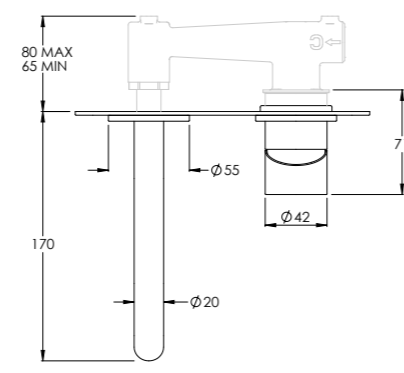

2TH WALL MOUNTED BASIN MIXER

Water pressure BAR	0.5	1.0	2.0	3.0	4.0	5.0
Outlets LITRES/MIN	5.5	7.6	10.9	13.3	15.5	17.4

DOMO DO1009