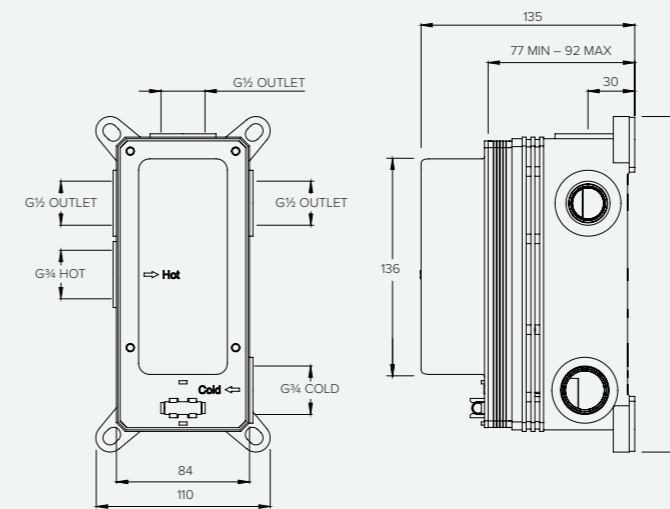

BANK CO3003

CONCEALED 3 WAY DIVERTER THERMOSTATIC SHOWER VALVE						
Water pressure BAR	0.5	1.0	2.0	3.0	4.0	5.0
Outlets LITRES/MIN	10.5	15.6	22.7	27.8	31.9	37.4