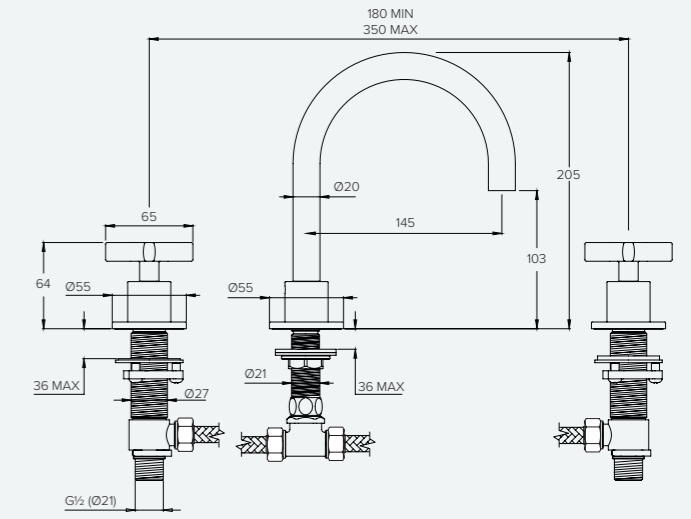

BANK BA1016

3TH DECK MOUNTED BASIN MIXER ROUND SWIVEL SPOUT

Water pressure BAR	0.5	1.0	2.0	3.0	4.0	5.0
Outlets LITRES/MIN	5.7	7.8	11.4	13.9	16.1	18.1